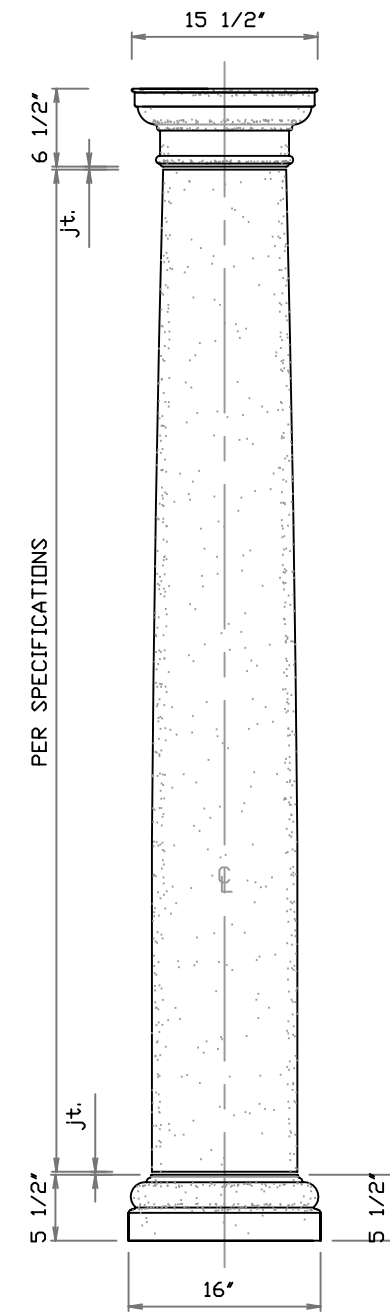

HARBOR ISLAND

GRAND BAY

CARLYSLE

BALLROOM

ORCHID

LODGE

COLUMN DESIGNS

STONE CAST
1901 ELSA AVENUE NAPLES, FL. 34109 (239) 597-7218
FAX: (239) 566-8432