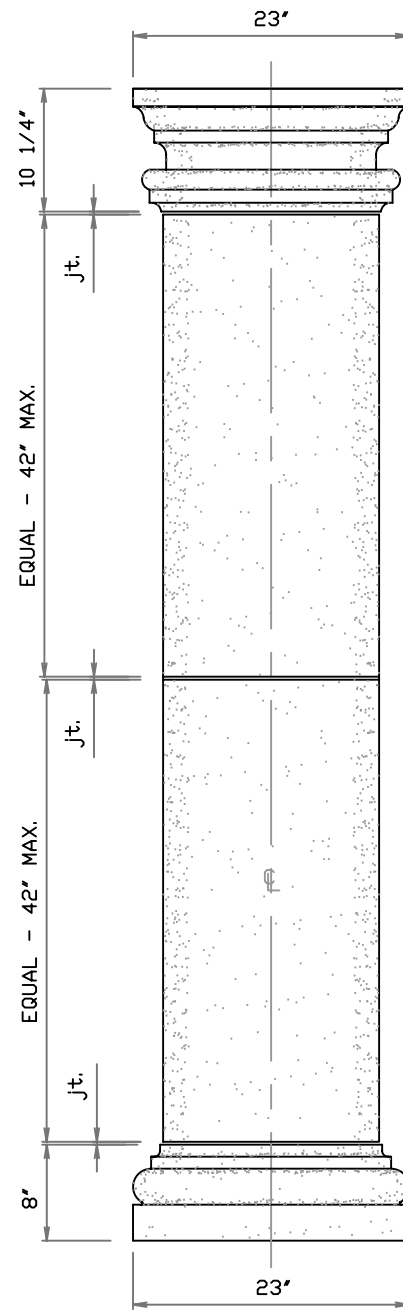

HARBOR ISLAND

GRAND BAY

CARLYSLE

BALLROOM

ORCHID

LODGE

COLUMN DESIGNS

STONE CAST
1901 ELSA AVENUE NAPLES, FL. 34109 (239) 597-7218
FAX: (239) 566-8432