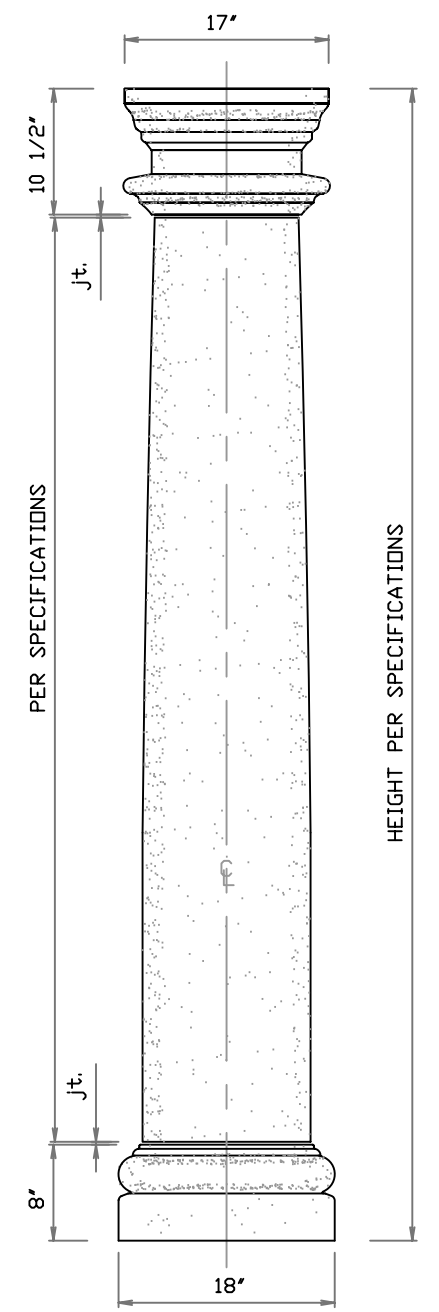

HARBOR ISLAND

GRAND BAY

CARLYSLE

BALLROOM

ORCHID

LODGE

COLUMN DESIGNS

STONE CAST
1901 ELSA AVENUE NAPLES, FL. 34109 (239) 597-7218
FAX: (239) 566-8432