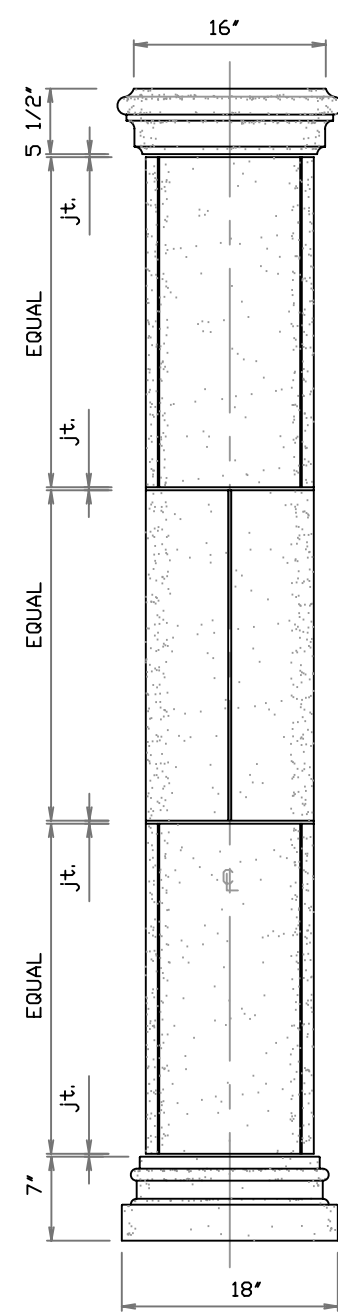

HARBOR ISLAND

GRAND BAY

CARLYSLE

BALLROOM

ORCHID

LODGE

COLUMN DESIGNS

STONE CAST
1901 ELSA AVENUE NAPLES, FL. 34109 (239) 597-7218
FAX: (239) 566-8432