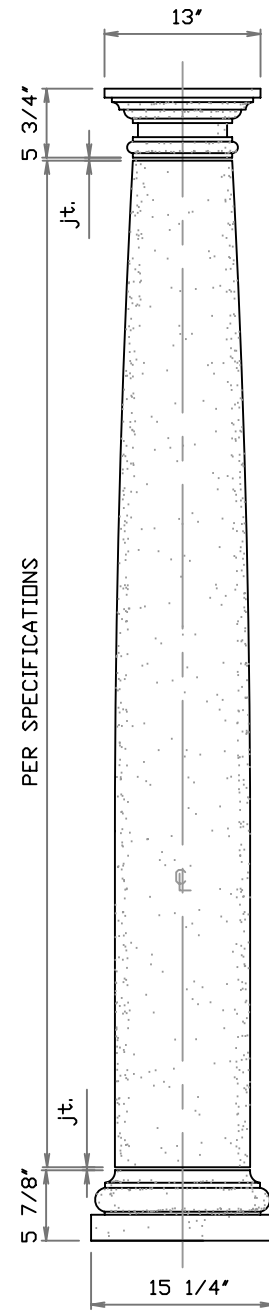

HARBOR ISLAND

GRAND BAY

CARLYSLE

BALLROOM

ORCHID

LODGE

COLUMN DESIGNS

STONE CAST
1901 ELSA AVENUE NAPLES, FL. 34109 (239) 597-7218
FAX: (239) 566-8432