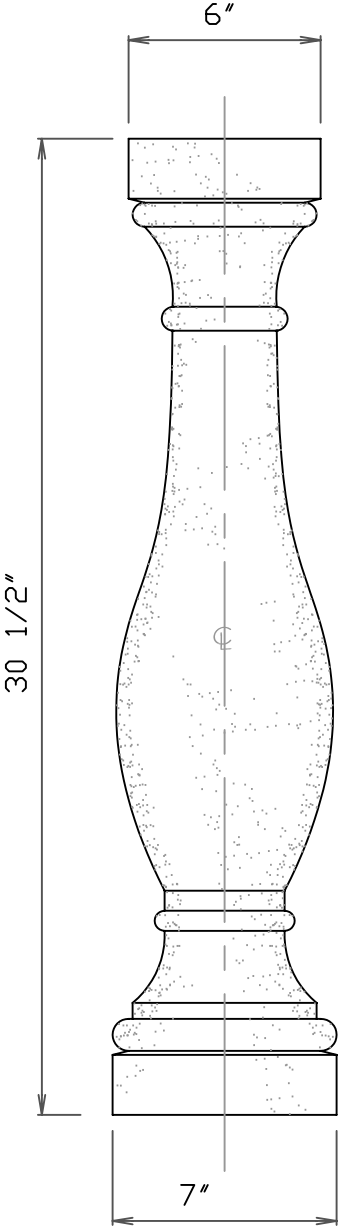

CHAMPION BALUSTER

FRONT VIEW

STONE CAST
1901 ELSA AVENUE NAPLES, FL. 34109 (239) 597-7218
FAX: (239) 566-8432

© D.C. Kerckhoff
2006

CHAMPION BALUSTRADE RAIL AND CAP

END VIEW

SIDE VIEW

STONE CAST
1901 ELSA AVENUE NAPLES, FL. 34109 (239) 597-7218
FAX: (239) 566-8432

© D.C. Kerckhoff
2006

CHAMPION BALUSTRADE CURB

END VIEW

SIDE VIEW

STONE CAST
1901 ELSA AVENUE NAPLES, FL. 34109 (239) 597-7218
FAX: (239) 566-8432

© D.C. Kerckhoff
2006