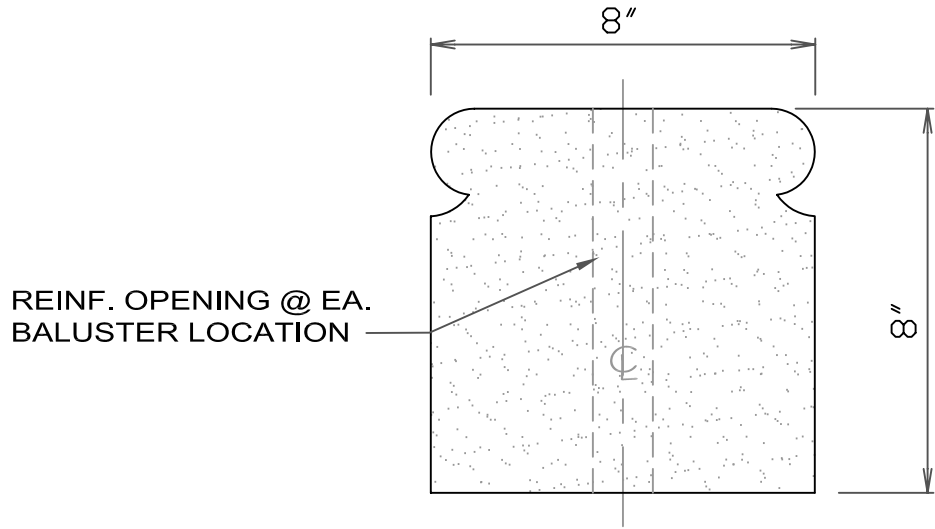

© D.C. Kerckhoff
2006

CHAMPION BALUSTRADE CURB

END VIEW

SIDE VIEW

STONE CAST
1901 ELSA AVENUE NAPLES, FL. 34109 (239) 597-7218
FAX: (239) 566-8432

© D.C. Kerckhoff
2006