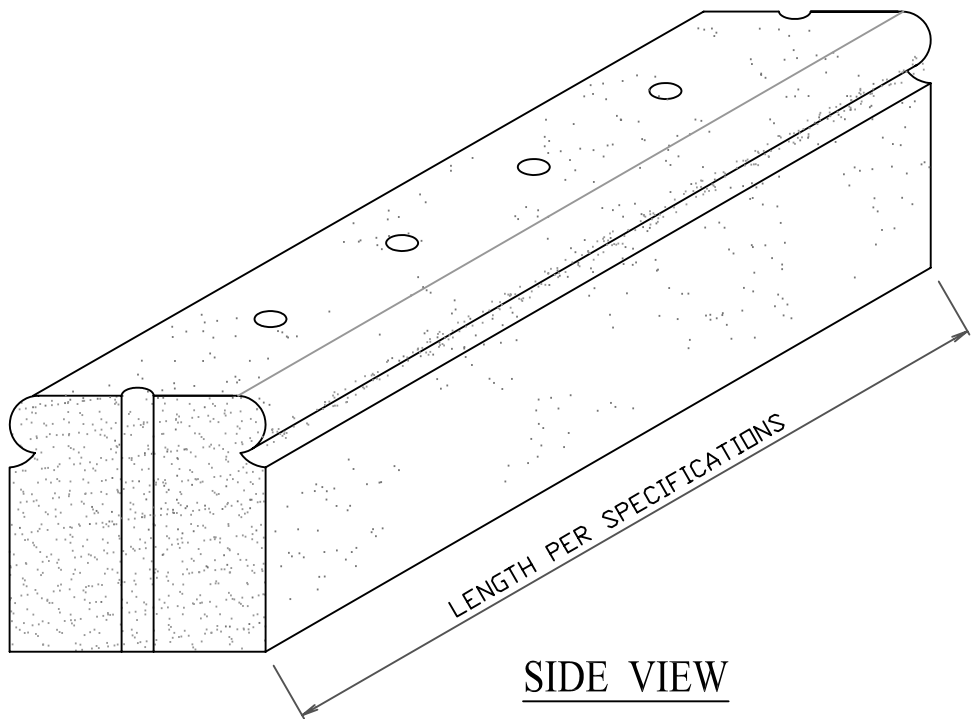

SIDE VIEW

STONE CAST
1901 ELSA AVENUE NAPLES, FL. 34109 (239) 597-7218
FAX: (239) 566-8432

© D.C. Kerckhoff
2006