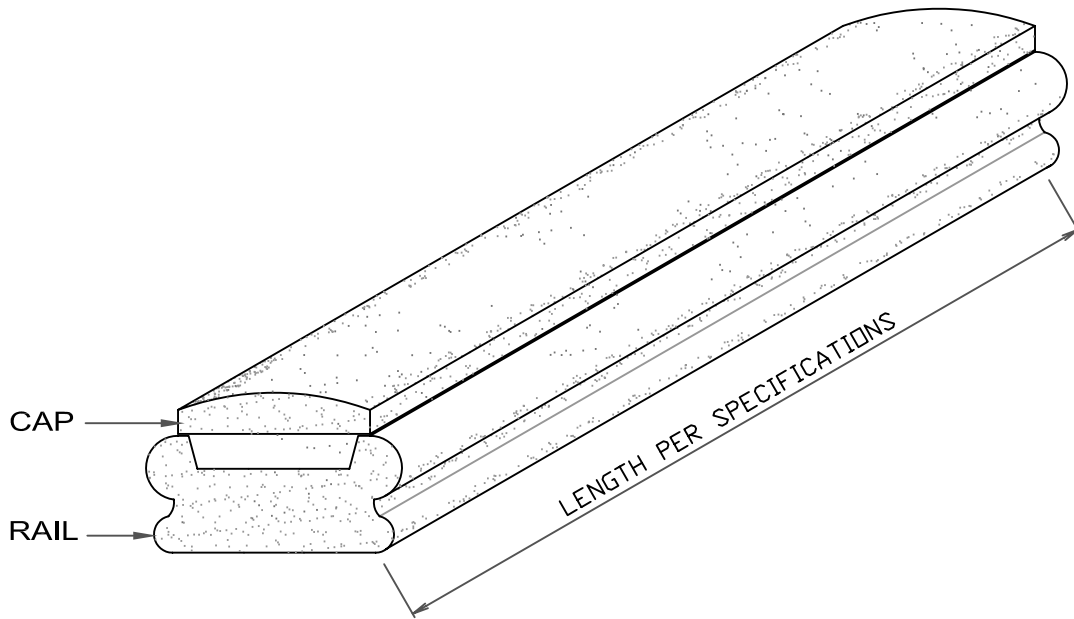

CHAMPION BALUSTER

FRONT VIEW

STONE CAST
1901 ELSA AVENUE NAPLES, FL. 34109 (239) 597-7218
FAX: (239) 566-8432

© D.C. Kerckhoff
2006

CHAMPION BALUSTRADE RAIL AND CAP

END VIEW

SIDE VIEW

STONE CAST
1901 ELSA AVENUE NAPLES, FL. 34109 (239) 597-7218
FAX: (239) 566-8432