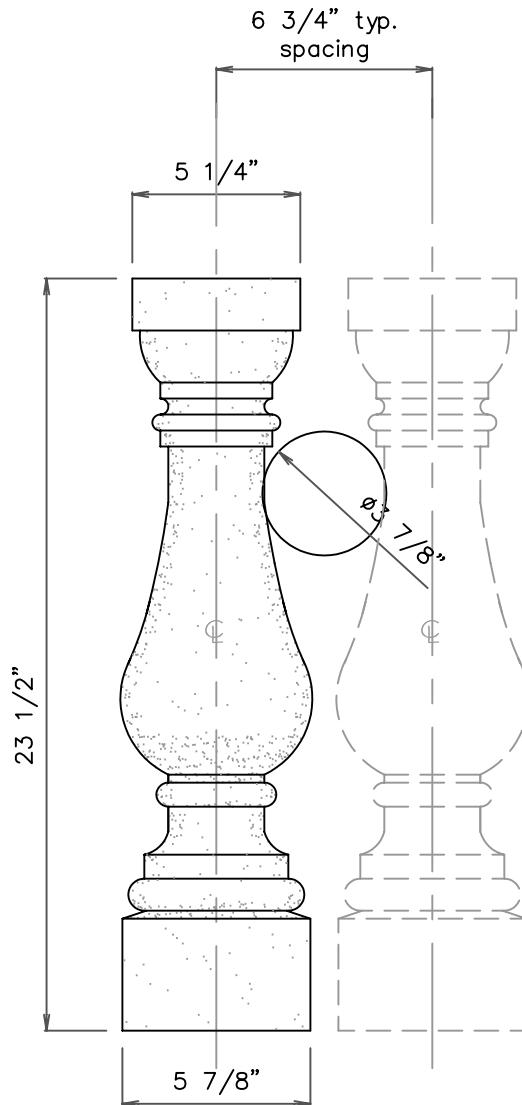

ISLEWORTH BALUSTER

FRONT VIEW

STONE CAST
1901 ELSA AVENUE NAPLES, FL. 34109 (239) 597-7218
FAX: (239) 566-8432

© D.C. Kerckhoff
2006

ISLEWORTH BALUSTRADE RAIL AND CAP

END VIEW

SIDE VIEW

STONE CAST
1901 ELSA AVENUE NAPLES, FL. 34109 (239) 597-7218
FAX: (239) 566-8432

© D.C. Kerckhoff
2006

ISLEWORTH BALUSTRADE CURB

END VIEW

SIDE VIEW

STONE CAST
1901 ELSA AVENUE NAPLES, FL. 34109 (239) 597-7218
FAX: (239) 566-8432

© D.C. Kerckhoff
2006