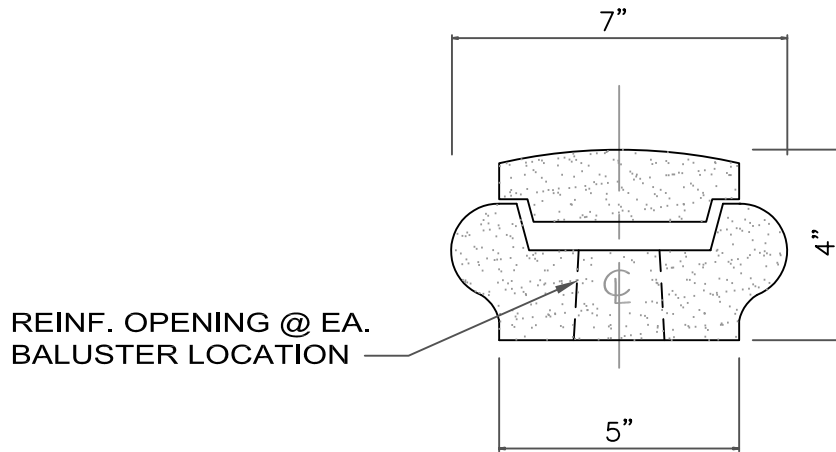

ISLEWORTH BALUSTER

FRONT VIEW

STONE CAST
1901 ELSA AVENUE NAPLES, FL. 34109 (239) 597-7218
FAX: (239) 566-8432

© D.C. Kerckhoff
2006

ISLEWORTH BALUSTRADE RAIL AND CAP

END VIEW

SIDE VIEW

STONE CAST
1901 ELSA AVENUE NAPLES, FL. 34109 (239) 597-7218
FAX: (239) 566-8432

© D.C. Kerckhoff
2006

ISLEWORTH BALUSTRADE CURB

END VIEW

SIDE VIEW

STONE CAST
1901 ELSA AVENUE NAPLES, FL. 34109 (239) 597-7218
FAX: (239) 566-8432

© D.C. Kerckhoff
2006