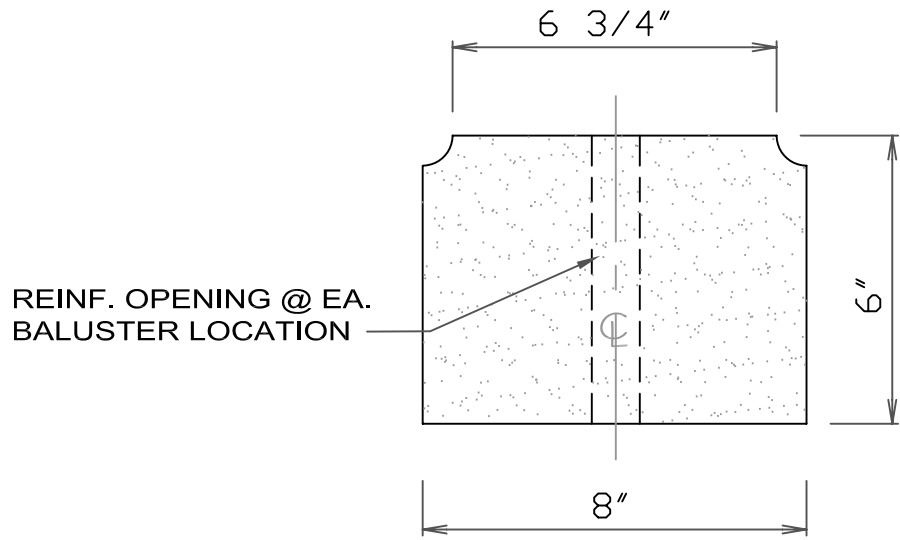

ISLEWORTH BALUSTER

FRONT VIEW

STONE CAST
1901 ELSA AVENUE NAPLES, FL. 34109 (239) 597-7218
FAX: (239) 566-8432

© D.C. Kerckhoff
2006

ISLEWORTH BALUSTRADE RAIL AND CAP

END VIEW

SIDE VIEW

STONE CAST
1901 ELSA AVENUE NAPLES, FL. 34109 (239) 597-7218
FAX: (239) 566-8432

© D.C. Kerckhoff
2006

ISLEWORTH BALUSTRADE CURB

END VIEW

SIDE VIEW

STONE CAST
1901 ELSA AVENUE NAPLES, FL. 34109 (239) 597-7218
FAX: (239) 566-8432

© D.C. Kerckhoff
2006