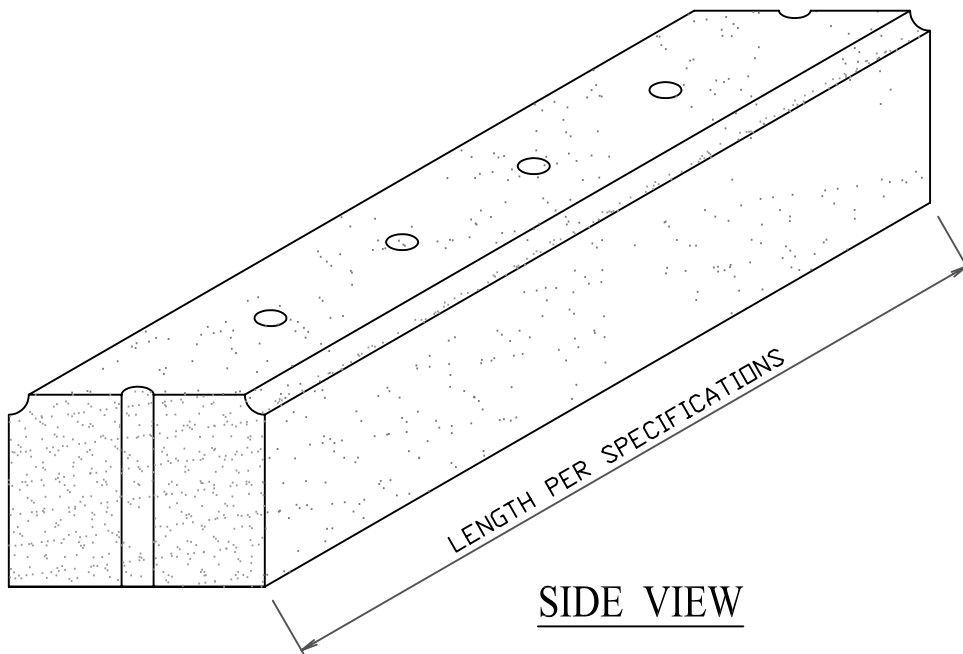

ISLEWORTH BALUSTER

FRONT VIEW

STONE CAST
1901 ELSA AVENUE NAPLES, FL. 34109 (239) 597-7218
FAX: (239) 566-8432

© D.C. Kerckhoff
2006

ISLEWORTH BALUSTRADE RAIL AND CAP

END VIEW

SIDE VIEW

STONE CAST
1901 ELSA AVENUE NAPLES, FL. 34109 (239) 597-7218
FAX: (239) 566-8432

© D.C. Kerckhoff
2006

ISLEWORTH BALUSTRADE CURB

END VIEW

SIDE VIEW

STONE CAST
1901 ELSA AVENUE NAPLES, FL. 34109 (239) 597-7218
FAX: (239) 566-8432

© D.C. Kerckhoff
2006