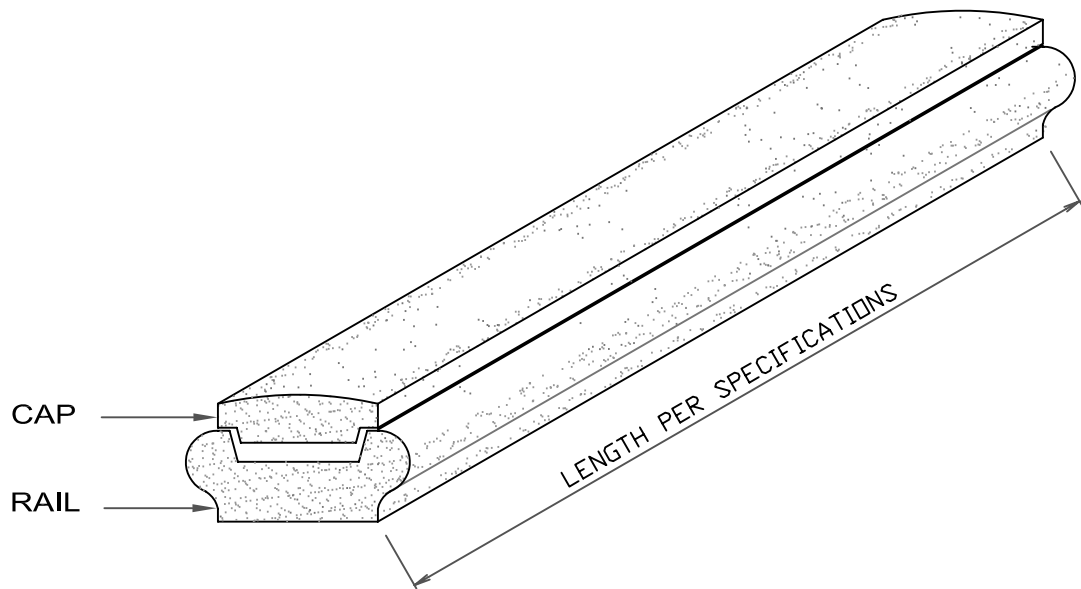

ISLEWORTH BALUSTER

FRONT VIEW

STONE CAST
1901 ELSA AVENUE NAPLES, FL. 34109 (239) 597-7218
FAX: (239) 566-8432

© D.C. Kerckhoff
2006

ISLEWORTH BALUSTRADE RAIL AND CAP

END VIEW

SIDE VIEW

STONE CAST
1901 ELSA AVENUE NAPLES, FL. 34109 (239) 597-7218
FAX: (239) 566-8432