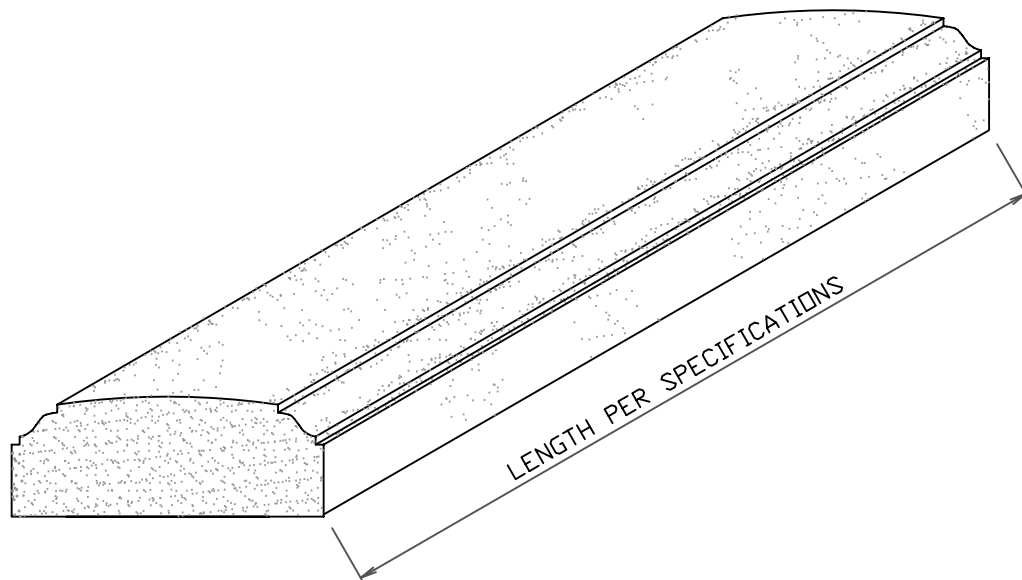

# OCALA BALUSTRADE RAIL

END VIEW

SIDE VIEW

STONE CAST  
1901 ELSA AVENUE NAPLES, FL. 34109 (239) 597-7218  
FAX: (239) 566-8432

© D.C. Kerckhoff  
2006

OCALA BALUSTRADE CURB

END VIEW

SIDE VIEW