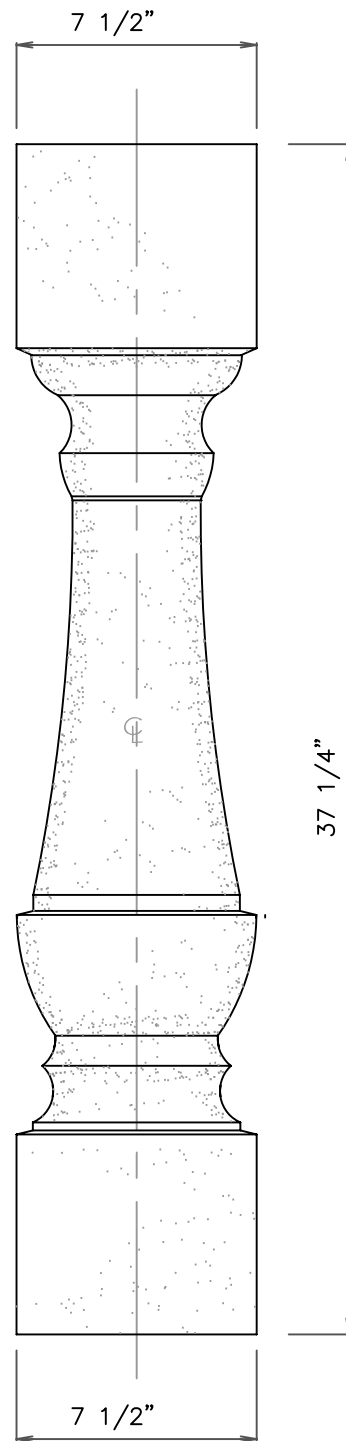

# OCALA BALUSTER

FRONT VIEW

STONE CAST  
1901 ELSA AVENUE NAPLES, FL. 34109 (239) 597-7218  
FAX: (239) 566-8432

© D.C. Kerckhoff  
2006

# OCALA BALUSTRADE RAIL

END VIEW

SIDE VIEW

STONE CAST  
1901 ELSA AVENUE NAPLES, FL. 34109 (239) 597-7218  
FAX: (239) 566-8432

© D.C. Kerckhoff  
2006

OCALA BALUSTRADE CURB

END VIEW

SIDE VIEW