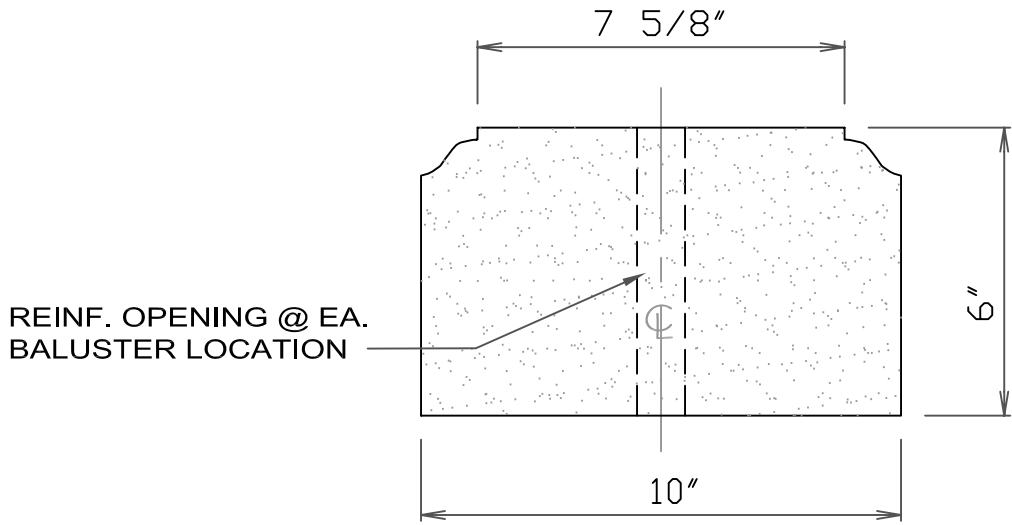

# OCALA BALUSTRADE RAIL

END VIEW

SIDE VIEW

STONE CAST  
1901 ELSA AVENUE NAPLES, FL. 34109 (239) 597-7218  
FAX: (239) 566-8432

© D.C. Kerckhoff  
2006

OCALA BALUSTRADE CURB

END VIEW

SIDE VIEW