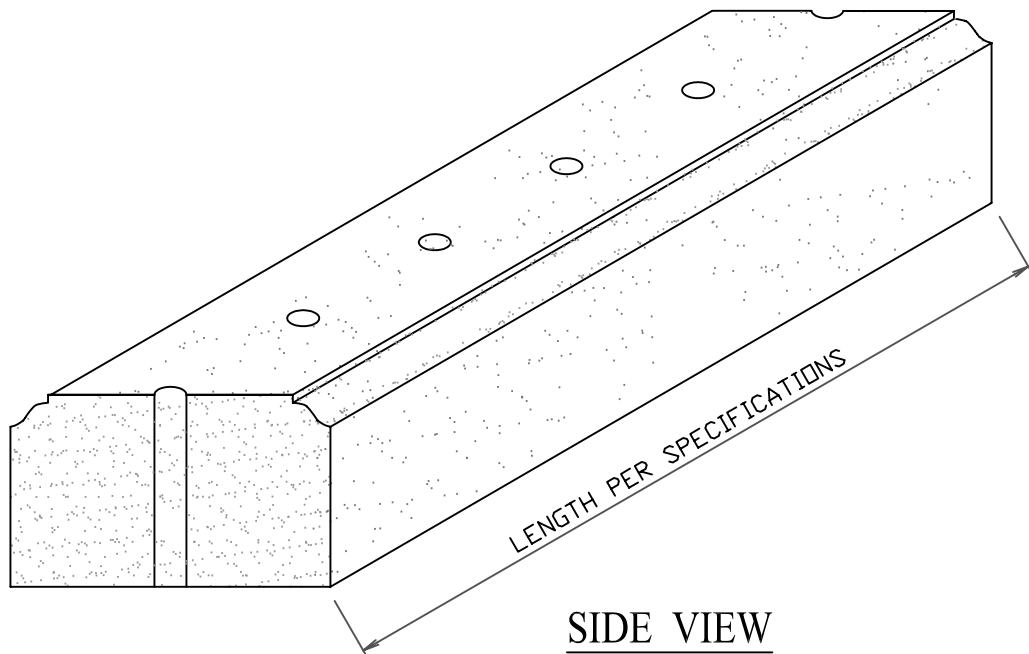

# OCALA BALUSTRADE RAIL

END VIEW

SIDE VIEW

STONE CAST  
1901 ELSA AVENUE NAPLES, FL. 34109 (239) 597-7218  
FAX: (239) 566-8432

© D.C. Kerckhoff  
2006

OCALA BALUSTRADE CURB

END VIEW

SIDE VIEW