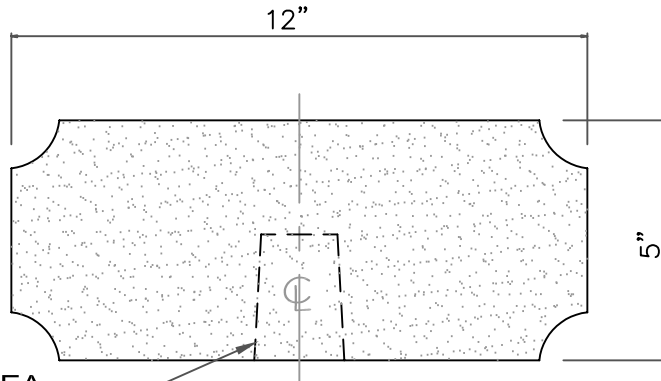

RITZ BALUSTRADE RAIL

REINF. OPENING @ EA.
BALUSTER LOCATION

END VIEW