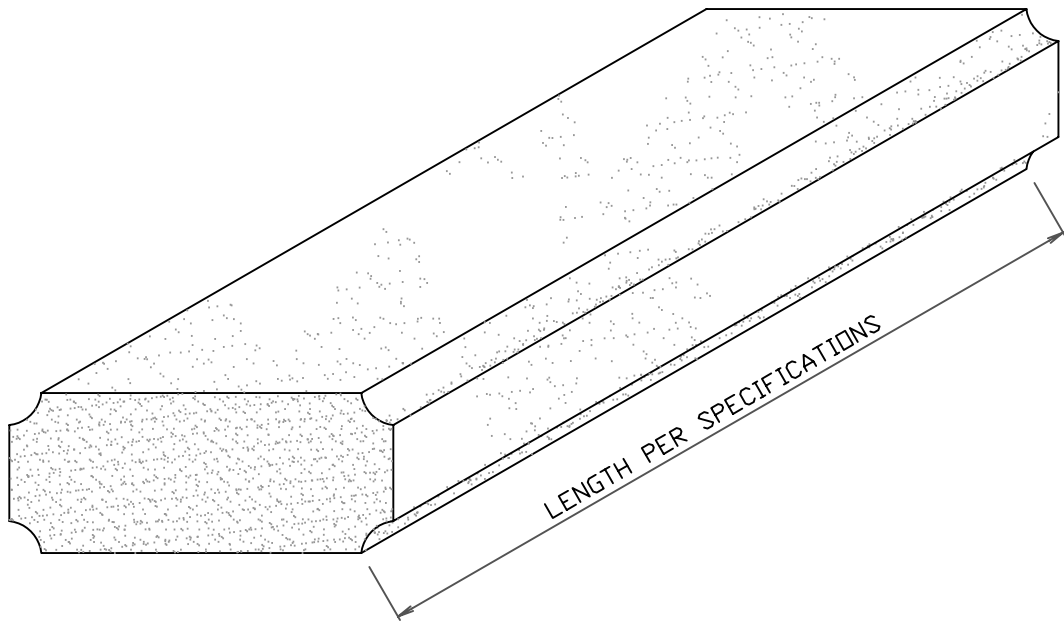

SIDE VIEW

STONE CAST
1901 ELSA AVENUE NAPLES, FL. 34109 (239) 597-7218
FAX: (239) 566-8432

© D.C. Kerckhoff
2006