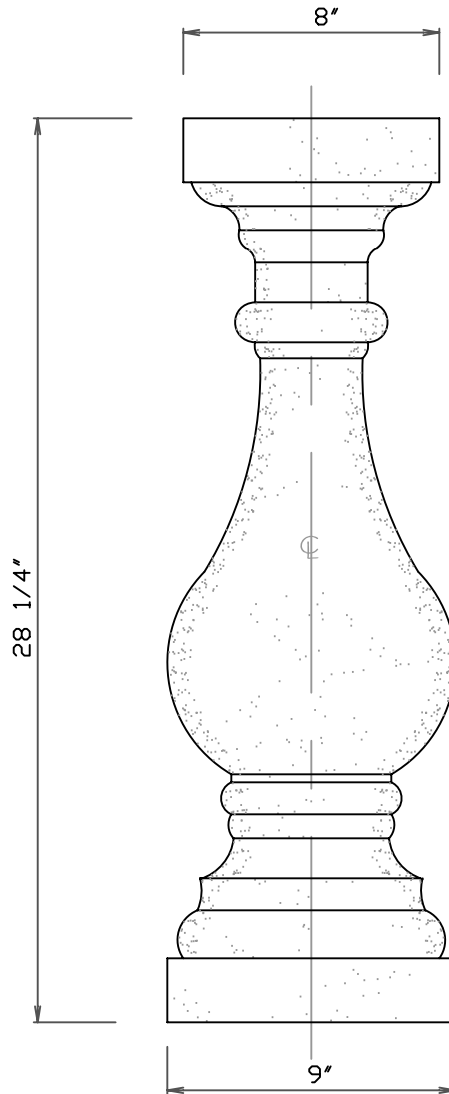

RITZ BALUSTER

FRONT VIEW

1901 ELSA AVENUE NAPLES, FL. 34109 (239) 597-7218
FAX: (239) 566-8432

© D.C. Kerckhoff
2006

RITZ BALUSTRADE RAIL

REINF. OPENING @ EA.
BALUSTER LOCATION

END VIEW

SIDE VIEW

STONE CAST
1901 ELSA AVENUE NAPLES, FL. 34109 (239) 597-7218
FAX: (239) 566-8432

© D.C. Kerckhoff
2006

RITZ BALUSTRADE CURB

END VIEW

SIDE VIEW

STONE CAST
1901 ELSA AVENUE NAPLES, FL. 34109 (239) 597-7218
FAX: (239) 566-8432