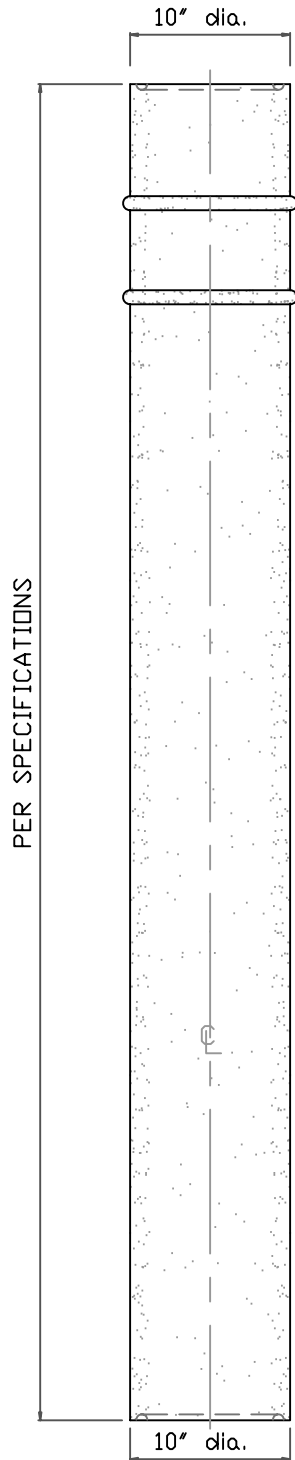

HARBOR ISLAND COLUMN CAPITAL

FRONT VIEW

REFLECTED VIEW

STONE CAST
1901 ELSA AVENUE NAPLES, FL. 34109 (239) 597-7218
FAX: (239) 566-8432

© D.C. Kerckhoff
2006

HARBOR ISLAND COLUMN SHAFT

COLUMN SHAFT ELEVATION
(FRONT VIEW)

PLAN VIEW
(Enlarged)

STONE CAST
1901 ELSA AVENUE NAPLES, FL. 34109 (239) 597-7218
FAX: (239) 566-8432
© D.C. Kerckhoff
2006

HARBOR ISLAND COLUMN BASE

FRONT VIEW

PLAN VIEW

STONE CAST
1901 ELSA AVENUE NAPLES, FL. 34109 (239) 597-7218
FAX: (239) 566-8432