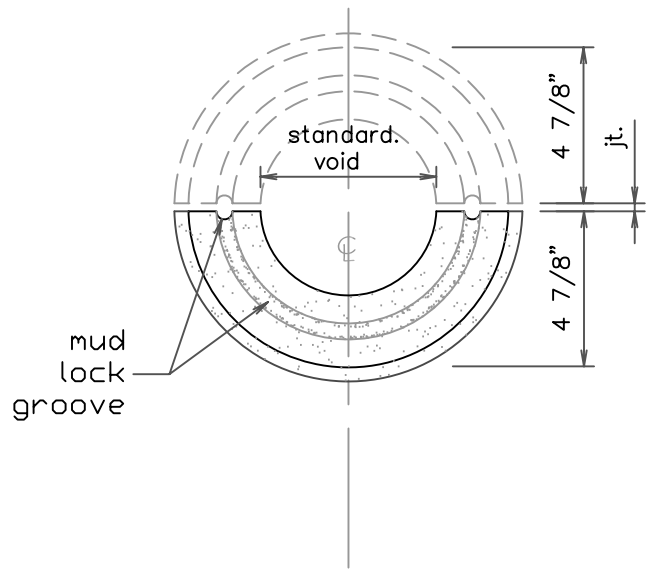

HARBOR ISLAND COLUMN CAPITAL

FRONT VIEW

REFLECTED VIEW

STONE CAST
1901 ELSA AVENUE NAPLES, FL. 34109 (239) 597-7218
FAX: (239) 566-8432

© D.C. Kerckhoff
2006

HARBOR ISLAND COLUMN SHAFT

COLUMN SHAFT ELEVATION
(FRONT VIEW)