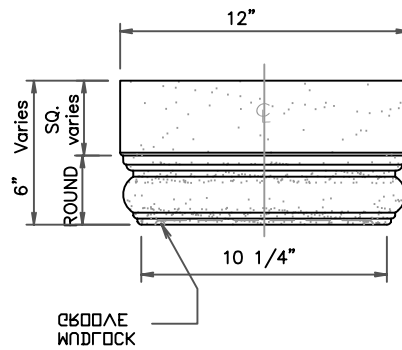

HARBOR ISLAND COLUMN CAPITAL

FRONT VIEW

REFLECTED VIEW

STONE CAST
1901 ELSA AVENUE NAPLES, FL. 34109 (239) 597-7218
FAX: (239) 566-8432

© D.C. Kerckhoff
2006

HARBOR ISLAND COLUMN SHAFT

COLUMN SHAFT ELEVATION
(FRONT VIEW)