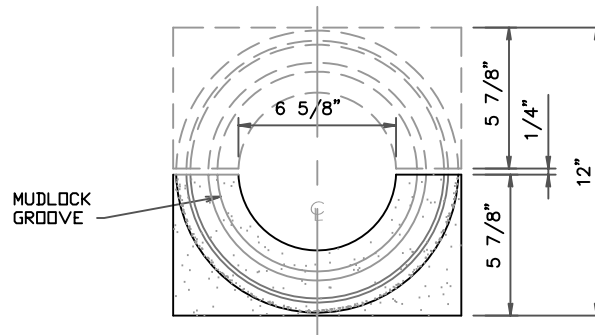

HARBOR ISLAND COLUMN CAPITAL

FRONT VIEW

REFLECTED VIEW

STONE CAST
1901 ELSA AVENUE NAPLES, FL. 34109 (239) 597-7218
FAX: (239) 566-8432

© D.C. Kerckhoff
2006

HARBOR ISLAND COLUMN SHAFT

COLUMN SHAFT ELEVATION
(FRONT VIEW)