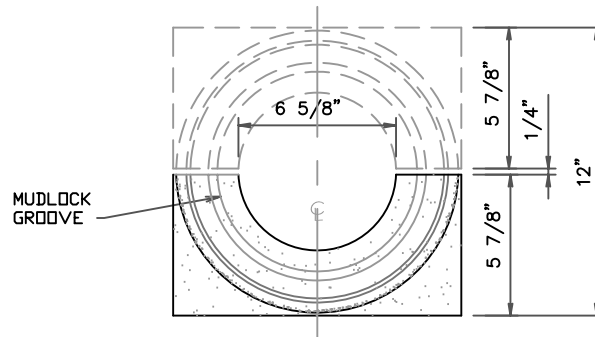

PLAN VIEW
(Enlarged)

STONE CAST
1901 ELSA AVENUE NAPLES, FL. 34109 (239) 597-7218
FAX: (239) 566-8432
© D.C. Kerckhoff
2006

HARBOR ISLAND COLUMN BASE

FRONT VIEW

PLAN VIEW

STONE CAST
1901 ELSA AVENUE NAPLES, FL. 34109 (239) 597-7218
FAX: (239) 566-8432