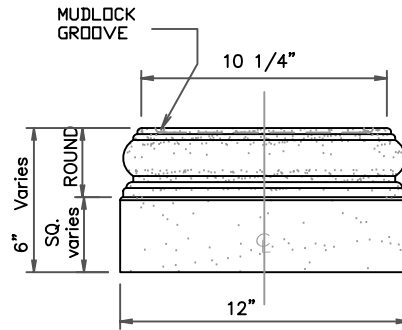

HARBOR ISLAND COLUMN BASE

FRONT VIEW