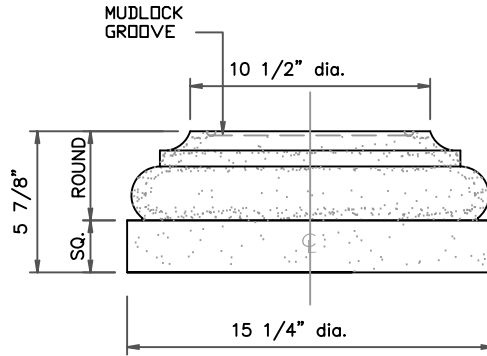

GRAND BAY COLUMN BASE