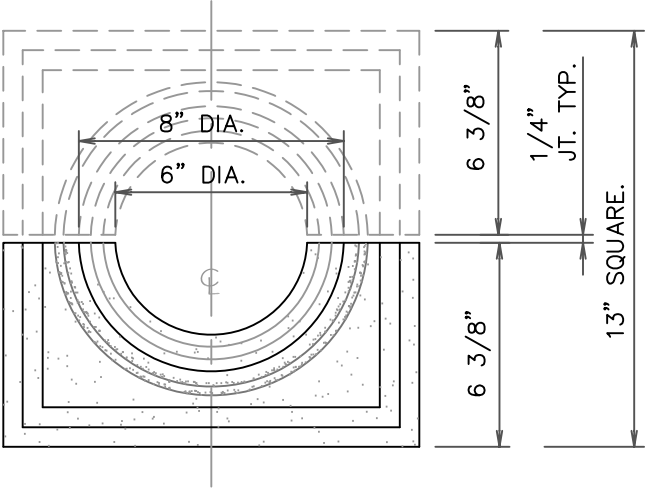

REFLECTED VIEW

STONE CAST
1901 ELSA AVENUE NAPLES, FL. 34109 (239) 597-7218
FAX: (239) 566-8432

© D.C. Kerckhoff
2006