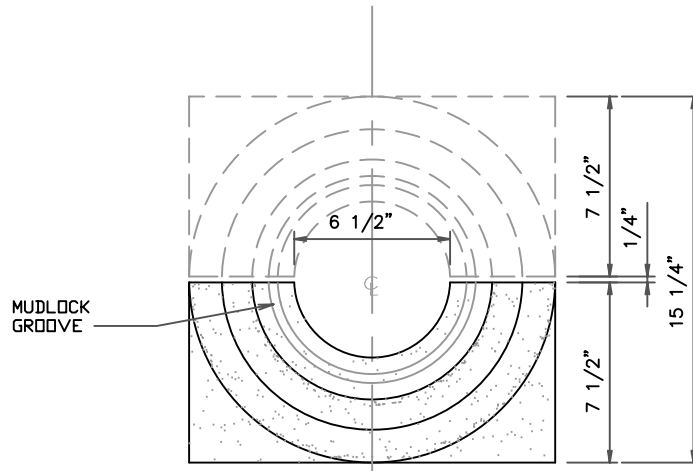

# GRAND BAY COLUMN SHAFT

COLUMN SHAFT ELEVATION  
(FRONT VIEW)

PLAN VIEW  
(Enlarged)

STONE CAST  
1901 ELSA AVENUE NAPLES, FL. 34109 (239) 597-7218  
FAX: (239) 566-8432  
© D.C. Kerckhoff  
2006

## FRONT VIEW