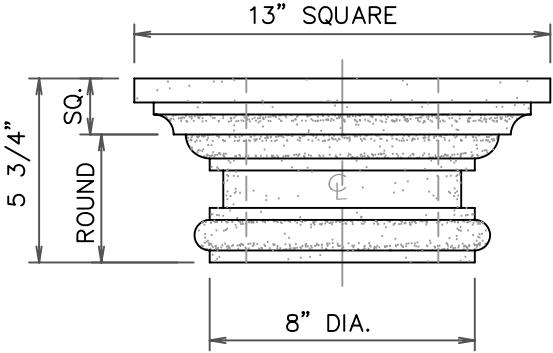

GRAND BAY COLUMN CAPITAL

FRONT VIEW