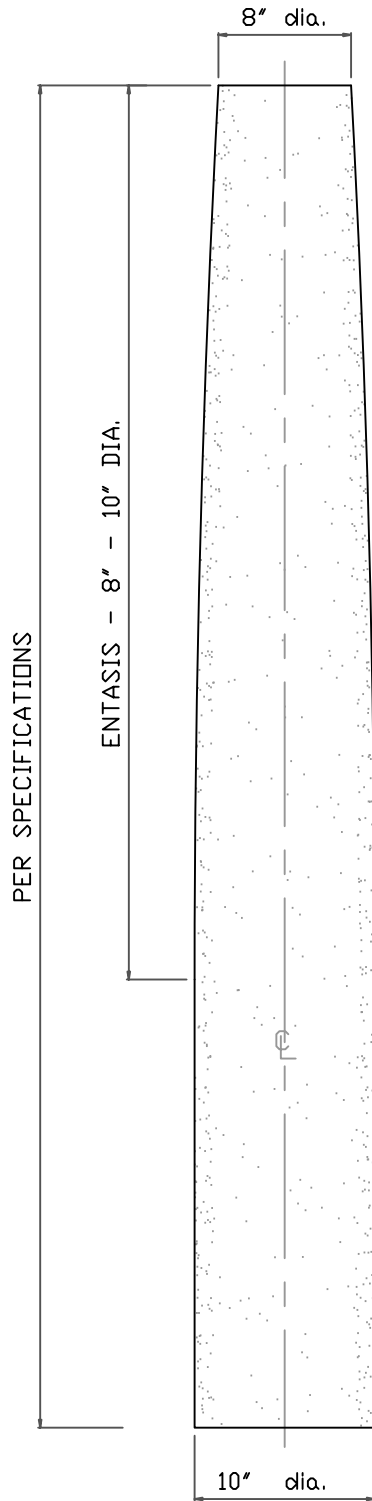

GRAND BAY COLUMN CAPITAL

FRONT VIEW

REFLECTED VIEW

STONE CAST  
1901 ELSA AVENUE NAPLES, FL. 34109 (239) 597-7218  
FAX: (239) 566-8432

© D.C. Kerckhoff  
2006

# GRAND BAY COLUMN SHAFT

COLUMN SHAFT ELEVATION  
(FRONT VIEW)

PLAN VIEW  
(Enlarged)

STONE CAST  
1901 ELSA AVENUE NAPLES, FL. 34109 (239) 597-7218  
FAX: (239) 566-8432  
© D.C. Kerckhoff  
2006

## FRONT VIEW