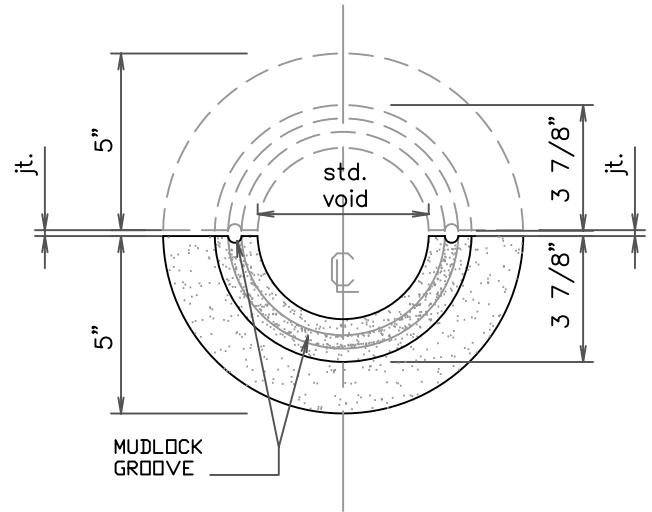

# GRAND BAY COLUMN SHAFT

COLUMN SHAFT ELEVATION  
(FRONT VIEW)

PLAN VIEW  
(Enlarged)

STONE CAST  
1901 ELSA AVENUE NAPLES, FL. 34109 (239) 597-7218  
FAX: (239) 566-8432  
© D.C. Kerckhoff  
2006