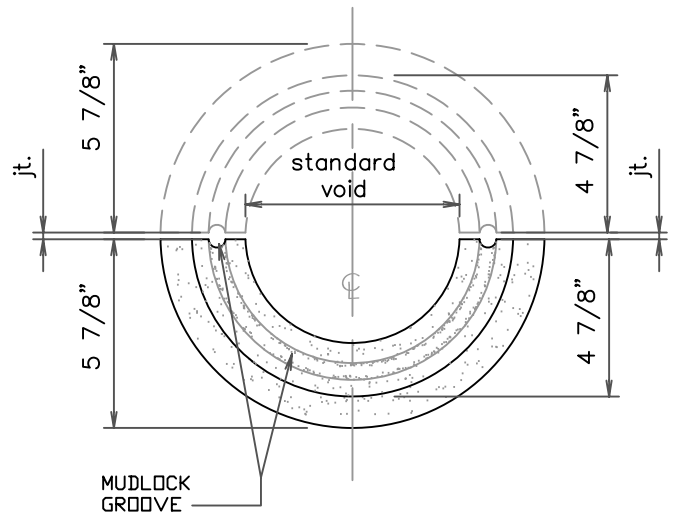

PLAN VIEW
(Enlarged)

STONE CAST
1901 ELSA AVENUE NAPLES, FL. 34109 (239) 597-7218
FAX: (239) 566-8432
© D.C. Kerckhoff
2006

ORCHID COLUMN BASE

FRONT VIEW

PLAN VIEW

STONE CAST
1901 ELSA AVENUE NAPLES, FL. 34109 (239) 597-7218
FAX: (239) 566-8432