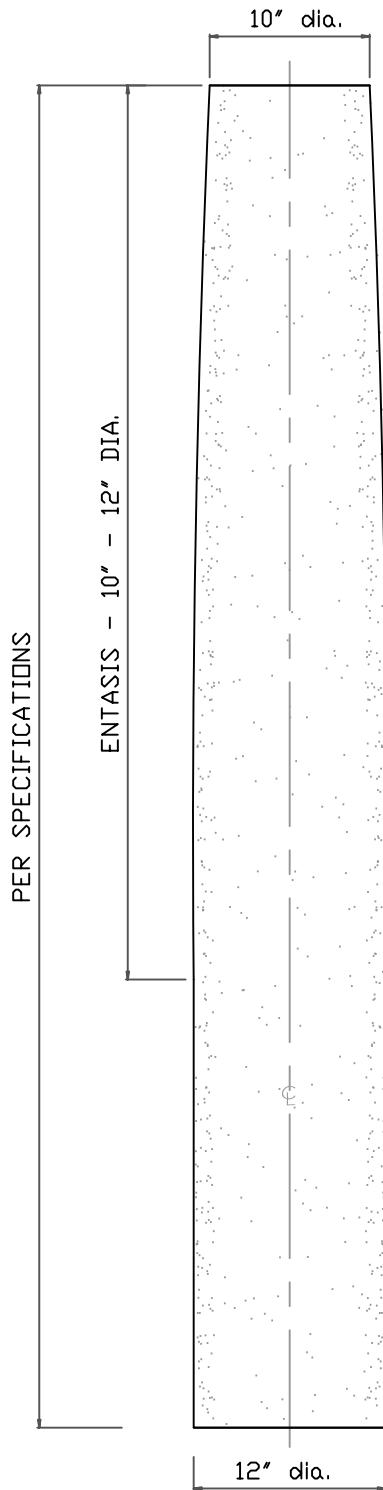

ORCHID COLUMN CAPITAL

FRONT VIEW

REFLECTED VIEW

STONE CAST
1901 ELSA AVENUE NAPLES, FL. 34109 (239) 597-7218
FAX: (239) 566-8432
© D.C. Kerckhoff
2006

ORCHID COLUMN SHAFT

COLUMN SHAFT ELEVATION
(FRONT VIEW)

PLAN VIEW
(Enlarged)

STONE CAST
1901 ELSA AVENUE NAPLES, FL. 34109 (239) 597-7218
FAX: (239) 566-8432
© D.C. Kerckhoff
2006

ORCHID COLUMN BASE

FRONT VIEW

PLAN VIEW

STONE CAST
1901 ELSA AVENUE NAPLES, FL. 34109 (239) 597-7218
FAX: (239) 566-8432