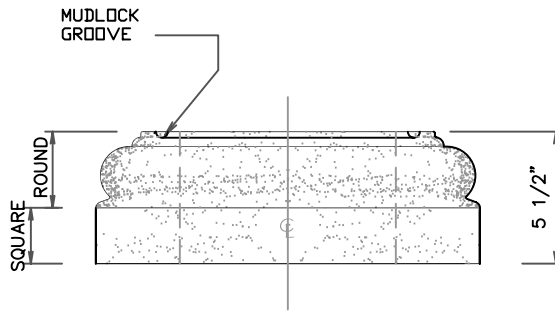

ORCHID COLUMN BASE

FRONT VIEW