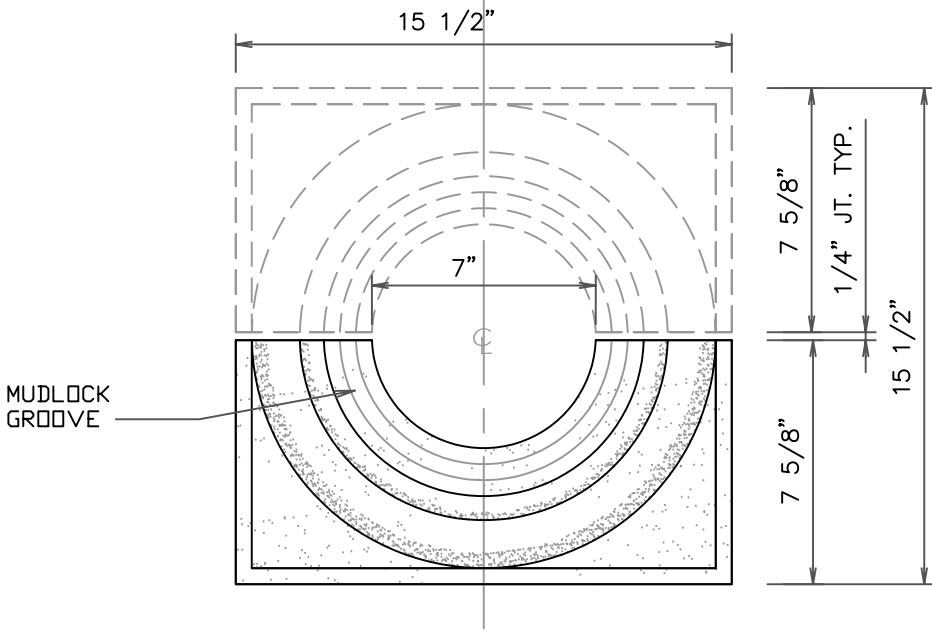

REFLECTED VIEW

STONE CAST
1901 ELSA AVENUE NAPLES, FL. 34109 (239) 597-7218
FAX: (239) 566-8432
© D.C. Kerckhoff
2006