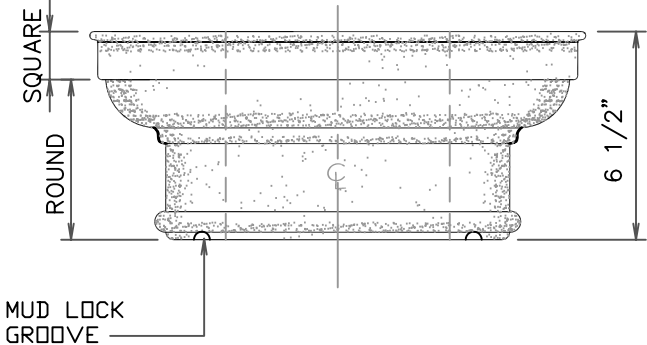

ORCHID COLUMN CAPITAL

FRONT VIEW