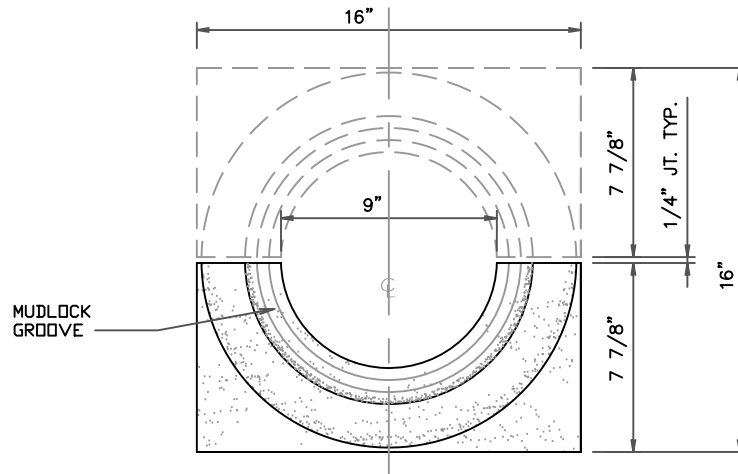

PLAN VIEW
(Enlarged)

STONE CAST
1901 ELSA AVENUE NAPLES, FL. 34109 (239) 597-7218
FAX: (239) 566-8432
© D.C. Kerckhoff
2006

ORCHID COLUMN BASE

FRONT VIEW

PLAN VIEW

STONE CAST
1901 ELSA AVENUE NAPLES, FL. 34109 (239) 597-7218
FAX: (239) 566-8432