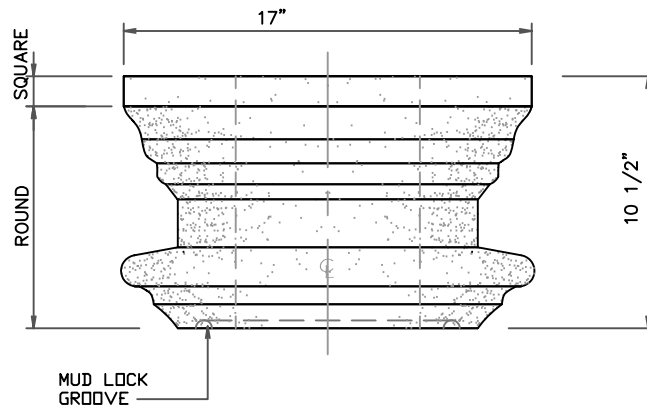

LODGE COLUMN CAPITAL

FRONT VIEW

REFLECTED VIEW

STONE CAST
1901 ELSA AVENUE NAPLES, FL. 34109 (239) 597-7218
FAX: (239) 566-8432

© D.C. Kerckhoff
2006

LODGE COLUMN SHAFT

COLUMN SHAFT ELEVATION
(FRONT VIEW)

PLAN VIEW
(Enlarged)