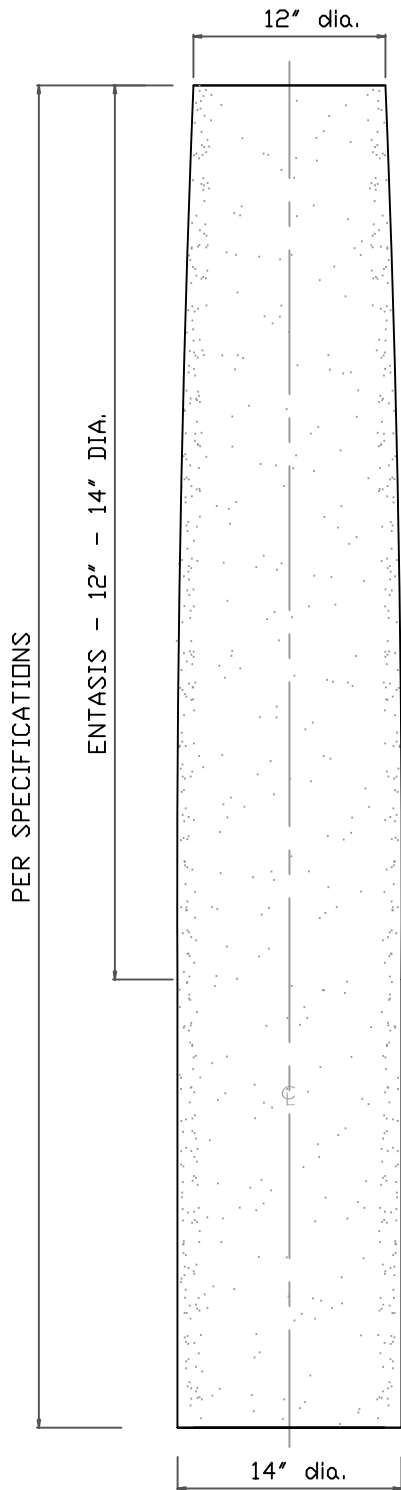

LODGE COLUMN CAPITAL

FRONT VIEW

REFLECTED VIEW

STONE CAST
1901 ELSA AVENUE NAPLES, FL. 34109 (239) 597-7218
FAX: (239) 566-8432

© D.C. Kerckhoff
2006

LODGE COLUMN SHAFT

COLUMN SHAFT ELEVATION
(FRONT VIEW)

PLAN VIEW
(Enlarged)

STONE CAST
1901 ELSA AVENUE NAPLES, FL. 34109 (239) 597-7218
FAX: (239) 566-8432
© D.C. Kerckhoff
2006

LODGE COLUMN BASE

FRONT VIEW

PLAN VIEW

STONE CAST
1901 ELSA AVENUE NAPLES, FL. 34109 (239) 597-7218
FAX: (239) 566-8432