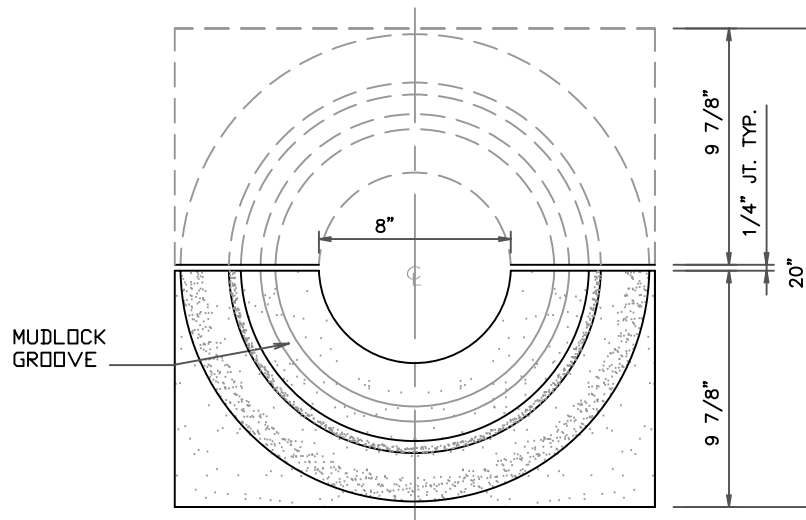

FRONT VIEW

PLAN VIEW

STONE CAST
1901 ELSA AVENUE NAPLES, FL. 34109 (239) 597-7218
FAX: (239) 566-8432

© D.C. Kerckhoff
2006