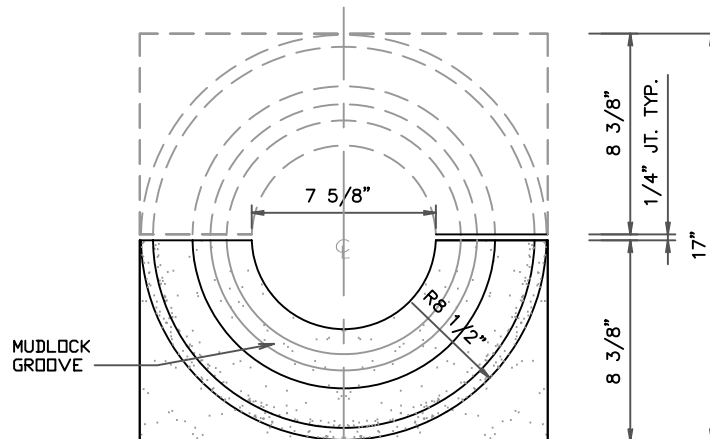

LODGE COLUMN CAPITAL

FRONT VIEW

REFLECTED VIEW

STONE CAST
1901 ELSA AVENUE NAPLES, FL. 34109 (239) 597-7218
FAX: (239) 566-8432

© D.C. Kerckhoff
2006

LODGE COLUMN SHAFT

COLUMN SHAFT ELEVATION
(FRONT VIEW)

PLAN VIEW
(Enlarged)