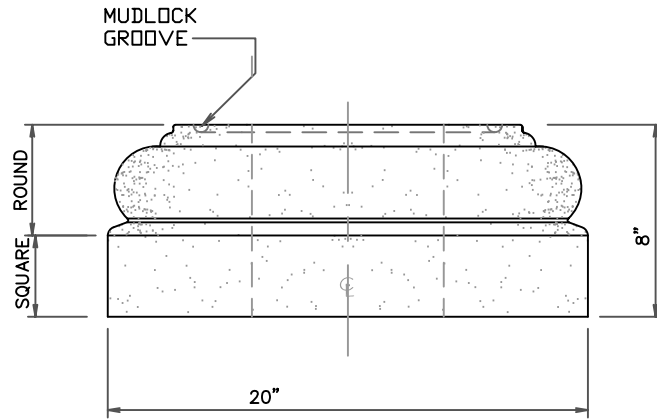

LODGE COLUMN BASE