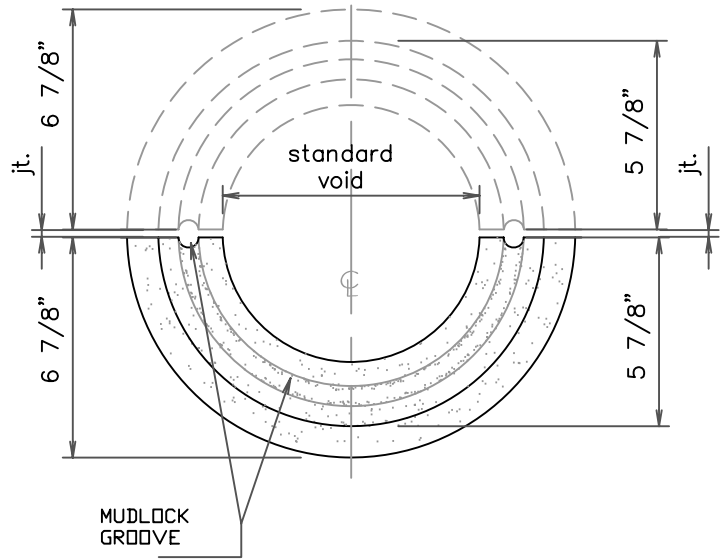

LODGE COLUMN CAPITAL

FRONT VIEW

REFLECTED VIEW

STONE CAST
1901 ELSA AVENUE NAPLES, FL. 34109 (239) 597-7218
FAX: (239) 566-8432

© D.C. Kerckhoff
2006

LODGE COLUMN SHAFT

COLUMN SHAFT ELEVATION
(FRONT VIEW)

PLAN VIEW
(Enlarged)