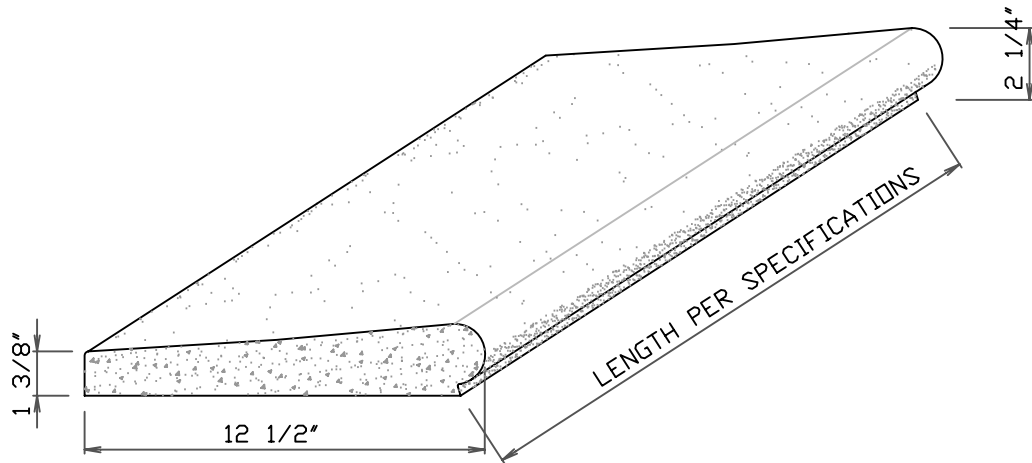

MEDIUM LINE COPING

END & FRONT VIEW

STONE CAST  
1901 ELSA AVENUE NAPLES, FL. 34109 (239) 597-7218  
FAX: (239) 566-8432

© D.C. Kerckhoff  
2006