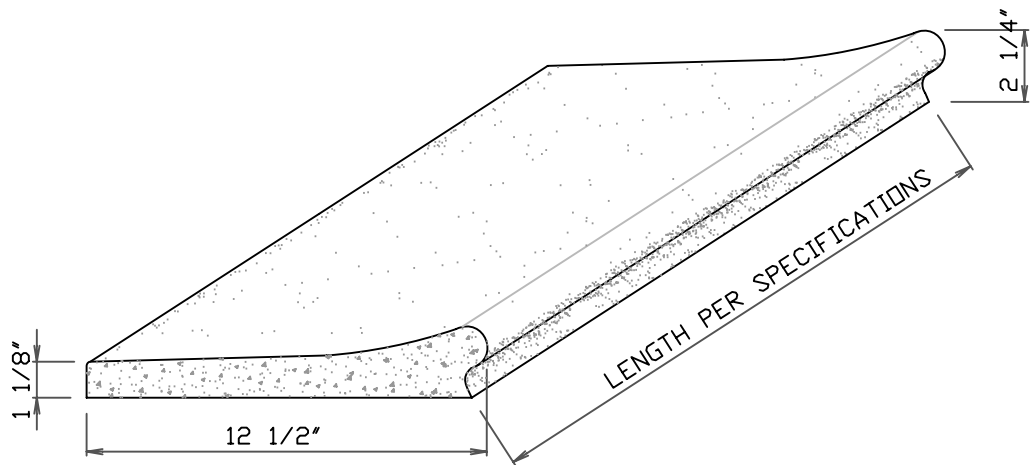

SLIM LINE COPING

END & FRONT VIEW

STONE CAST  
1901 ELSA AVENUE NAPLES, FL. 34109 (239) 597-7218  
FAX: (239) 566-8432

© D.C. Kerckhoff  
2006