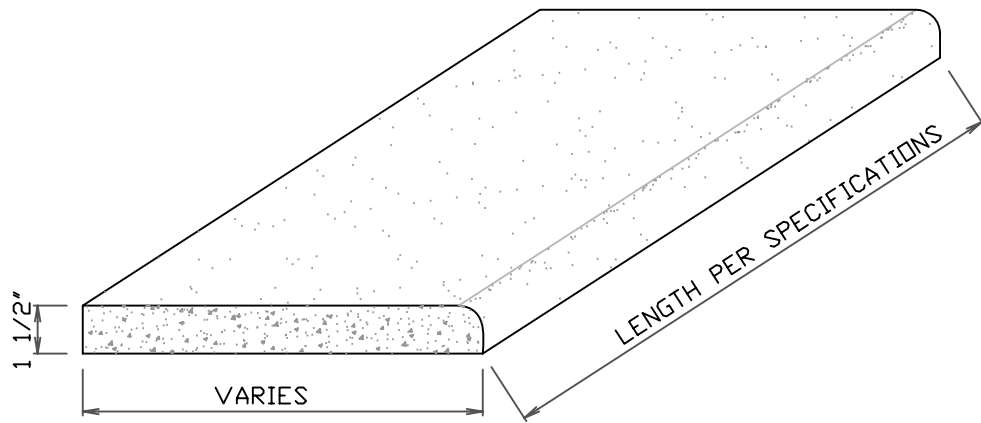

EASED EDGE COPING

END & FRONT VIEW

STONE CAST
1901 ELSA AVENUE NAPLES, FL. 34109 (239) 597-7218
FAX: (239) 566-8432

© D.C. Kerckhoff
2006