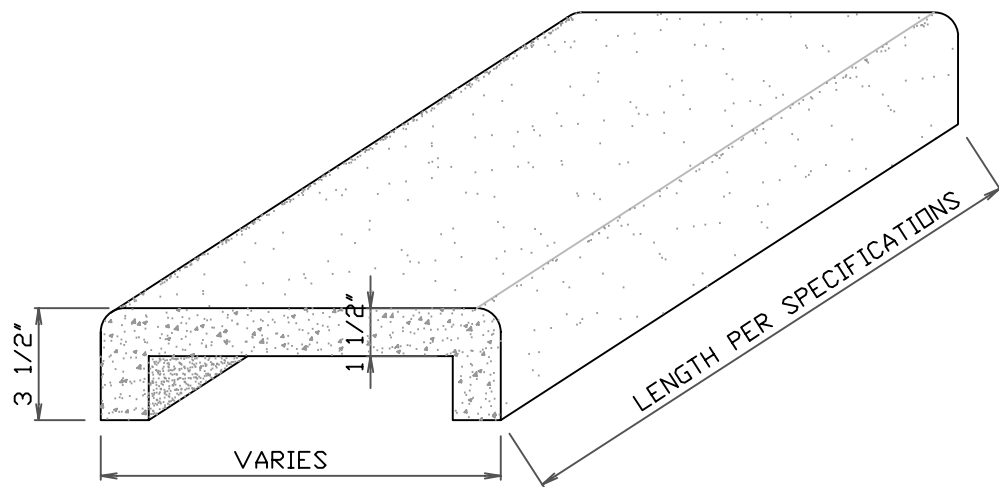

"U" COPING

END & FRONT VIEW

STONE CAST
1901 ELSA AVENUE NAPLES, FL. 34109 (239) 597-7218
FAX: (239) 566-8432

© D.C. Kerckhoff
2006