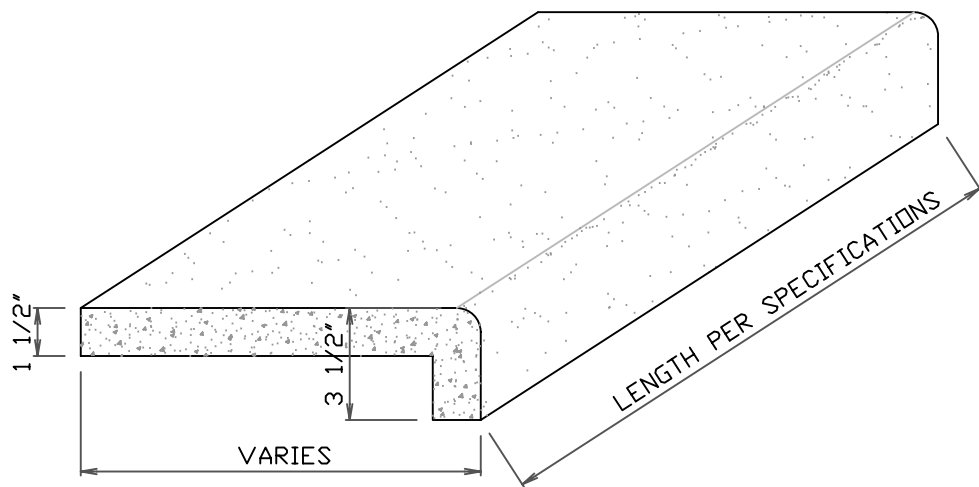

"L" COPING

END & FRONT VIEW

STONE CAST
1901 ELSA AVENUE NAPLES, FL. 34109 (239) 597-7218
FAX: (239) 566-8432

© D.C. Kerckhoff
2006