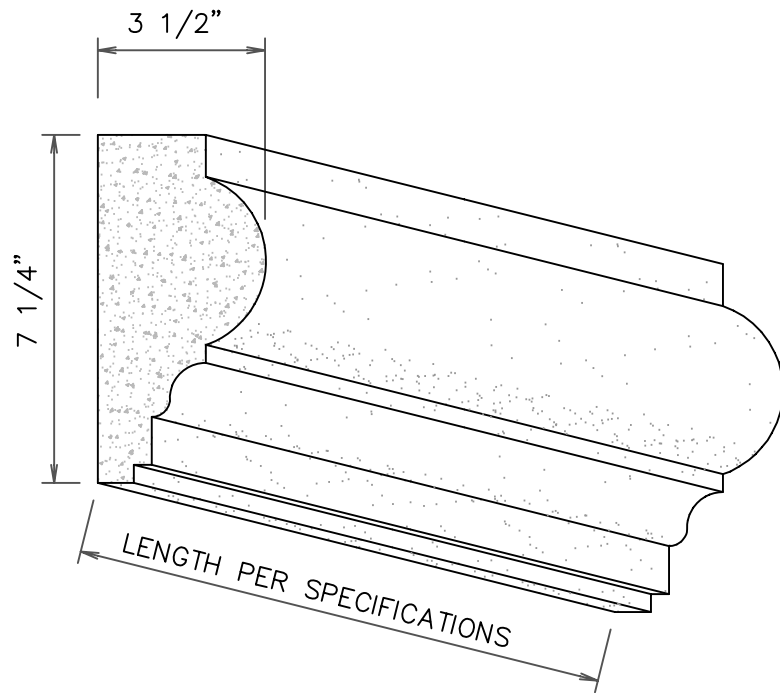

ISLEWORTH TRIM #590

END & FRONT VIEW

STONE CAST
1901 ELSA AVENUE NAPLES, FL. 34109 (239) 597-7218
FAX: (239) 566-8432

© D.C. Kerckhoff
2006