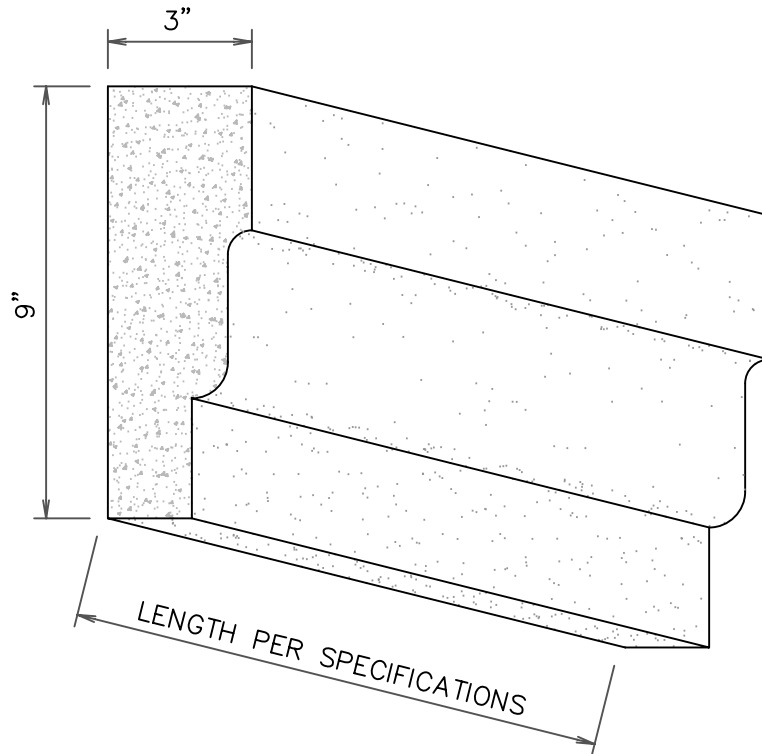

ISLEWORTH TRIM #586

END & FRONT VIEW

STONE CAST  
1901 ELSA AVENUE NAPLES, FL. 34109 (239) 597-7218  
FAX: (239) 566-8432

© D.C. Kerckhoff  
2006