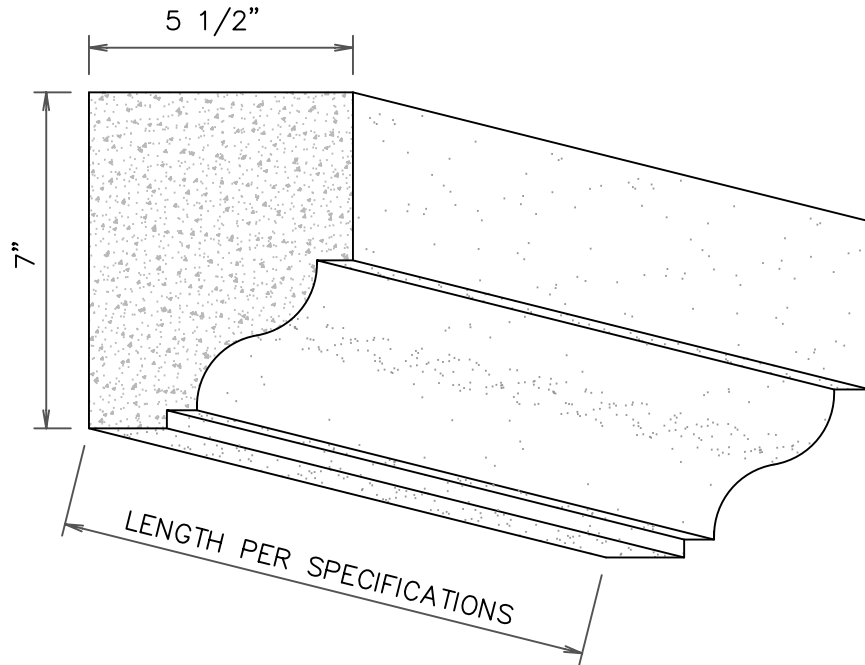

ISLEWORTH TRIM #565

END & FRONT VIEW

STONE CAST  
1901 ELSA AVENUE NAPLES, FL. 34109 (239) 597-7218  
FAX: (239) 566-8432

© D.C. Kerckhoff  
2006