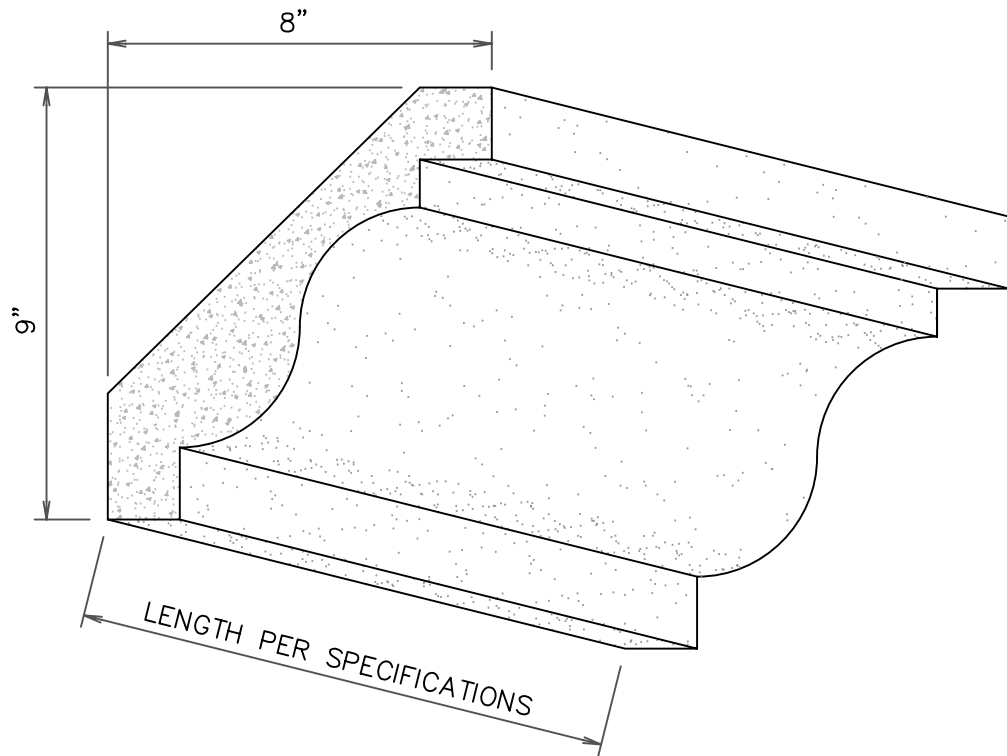

ISLEWORTH CORNICICE MOLDING

END & FRONT VIEW

STONE CAST
1901 ELSA AVENUE NAPLES, FL. 34109 (239) 597-7218
FAX: (239) 566-8432

© D.C. Kerckhoff
2006