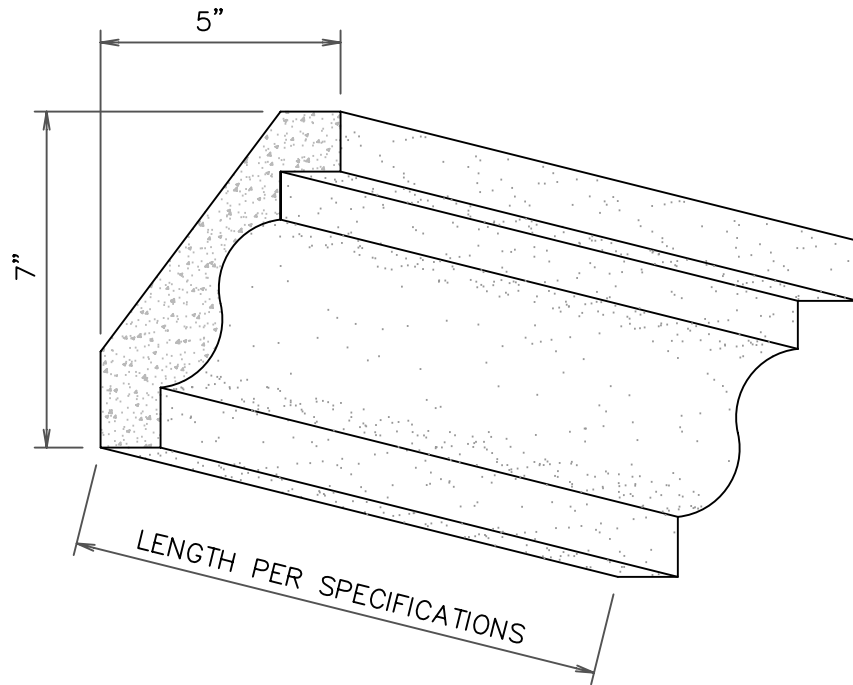

ISLEWORTH CORNICICE MOLDING SMALL

END & FRONT VIEW

STONE CAST
1901 ELSA AVENUE NAPLES, FL. 34109 (239) 597-7218
FAX: (239) 566-8432

© D.C. Kerckhoff
2006