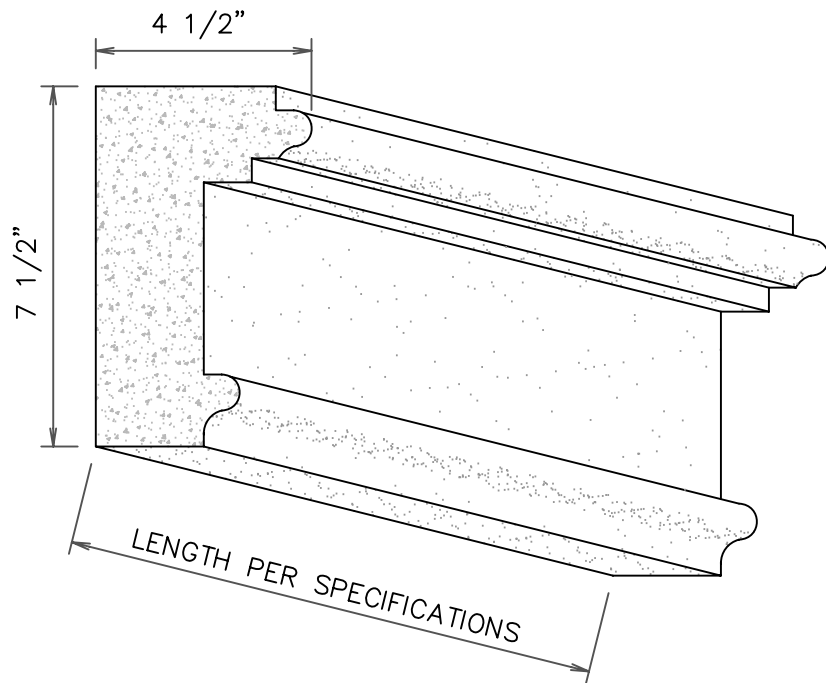

ISLEWORTH COLUMN
CAPITAL TRIM

END & FRONT VIEW

STONE CAST
1901 ELSA AVENUE NAPLES, FL. 34109 (239) 597-7218
FAX: (239) 566-8432

© D.C. Kerckhoff
2006