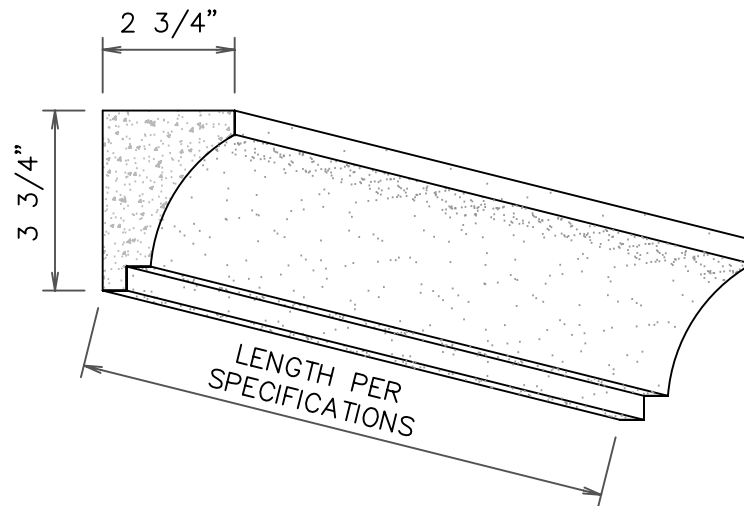

VENATAS TRIM

END & FRONT VIEW

STONE CAST
1901 ELSA AVENUE NAPLES, FL. 34109 (239) 597-7218
FAX: (239) 566-8432

© D.C. Kerckhoff
2006