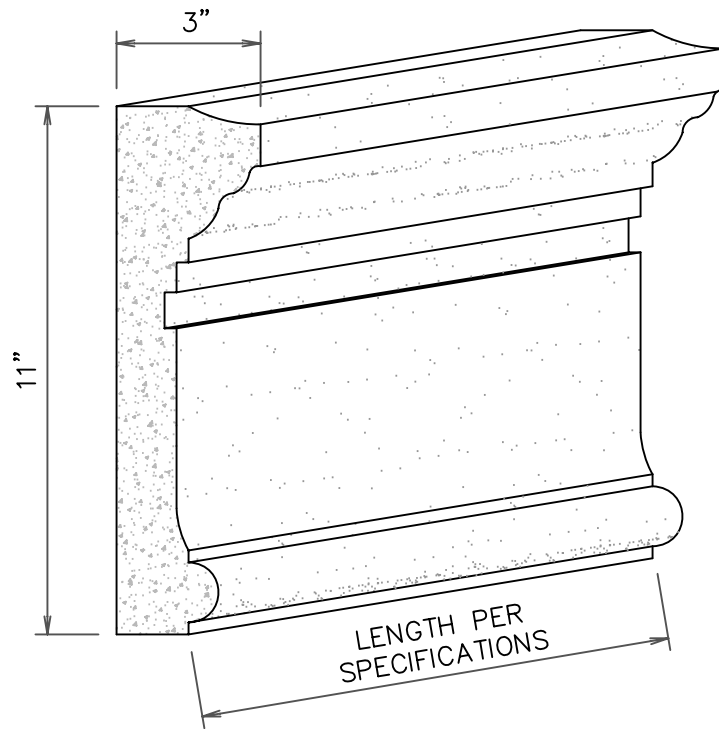

RINGLING CASING

END & FRONT VIEW

STONE CAST
1901 ELSA AVENUE NAPLES, FL. 34109 (239) 597-7218
FAX: (239) 566-8432

© D.C. Kerckhoff
2006