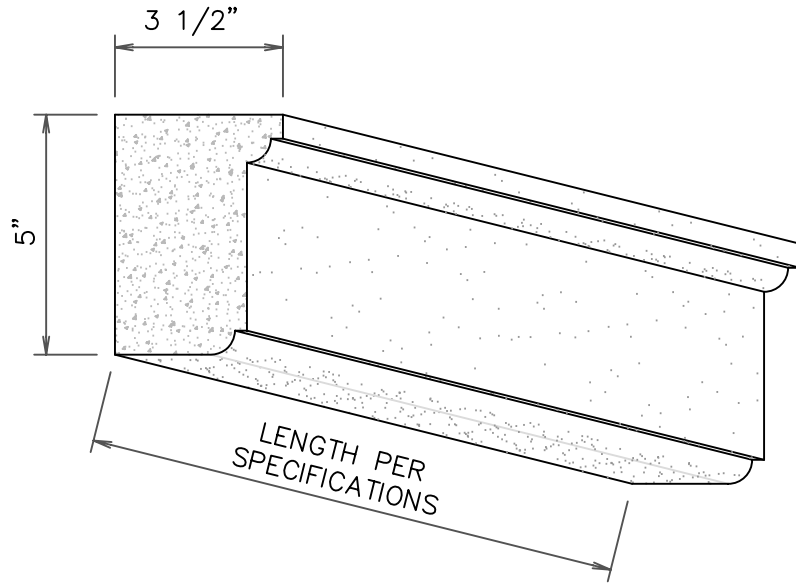

GRAPEVINE CORNICE

END & FRONT VIEW

STONE CAST
1901 ELSA AVENUE NAPLES, FL. 34109 (239) 597-7218
FAX: (239) 566-8432

© D.C. Kerckhoff
2006