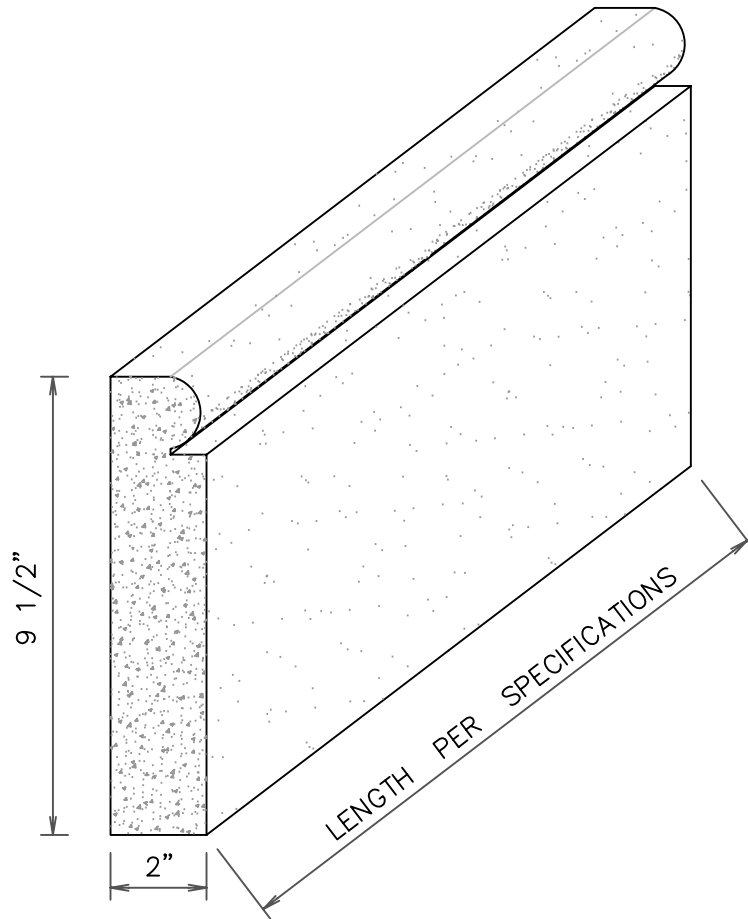

CHAMPION BASE

END & FRONT VIEW

STONE CAST  
1901 ELSA AVENUE NAPLES, FL. 34109 (239) 597-7218  
FAX: (239) 566-8432

© D.C. Kerckhoff  
2006