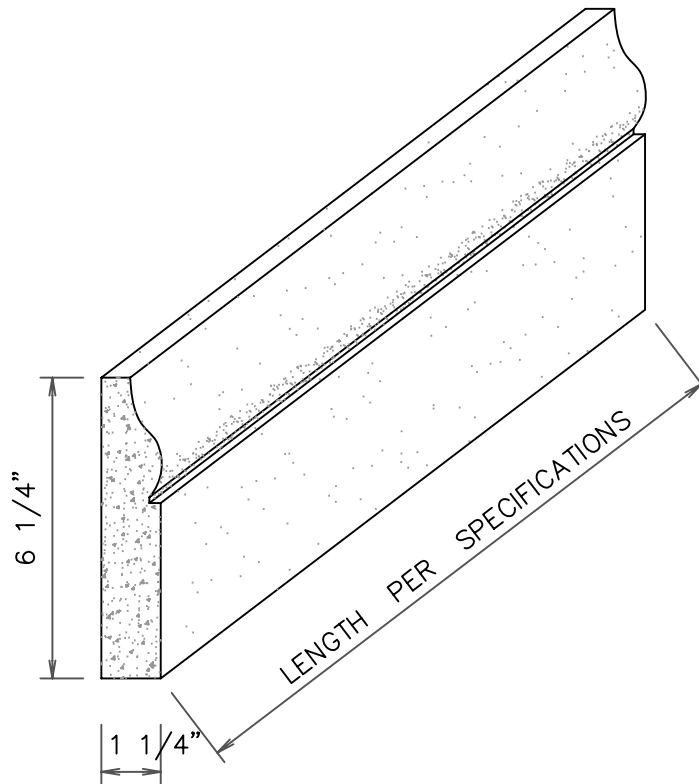

CHAMPION BASE C-8

END & FRONT VIEW

STONE CAST  
1901 ELSA AVENUE NAPLES, FL. 34109 (239) 597-7218  
FAX: (239) 566-8432

© D.C. Kerckhoff  
2006