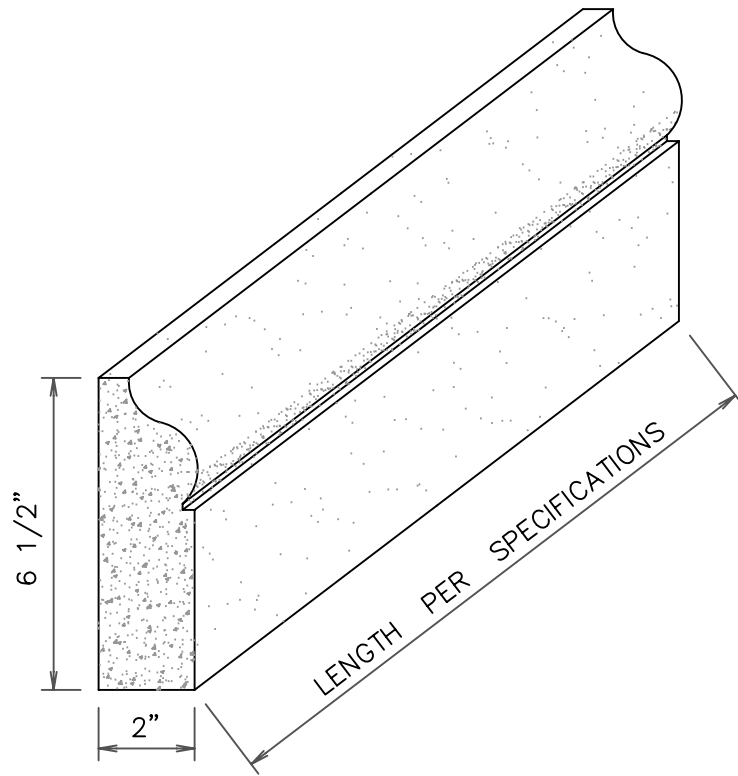

CHAMPION BASE C-8 WIDE

END & FRONT VIEW

STONE CAST
1901 ELSA AVENUE NAPLES, FL. 34109 (239) 597-7218
FAX: (239) 566-8432

© D.C. Kerckhoff
2006