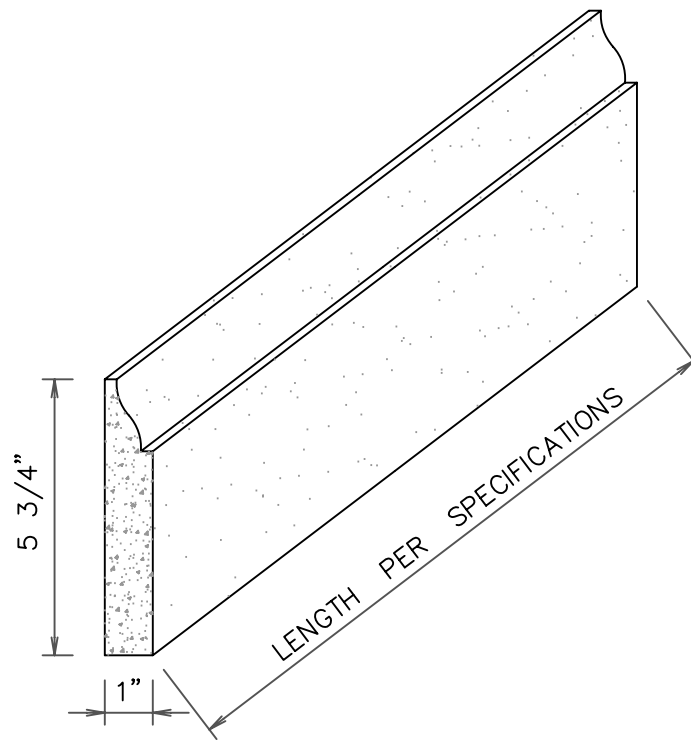

GRAND BAY BASE

END & FRONT VIEW

STONE CAST
1901 ELSA AVENUE NAPLES, FL. 34109 (239) 597-7218
FAX: (239) 566-8432

© D.C. Kerckhoff
2006