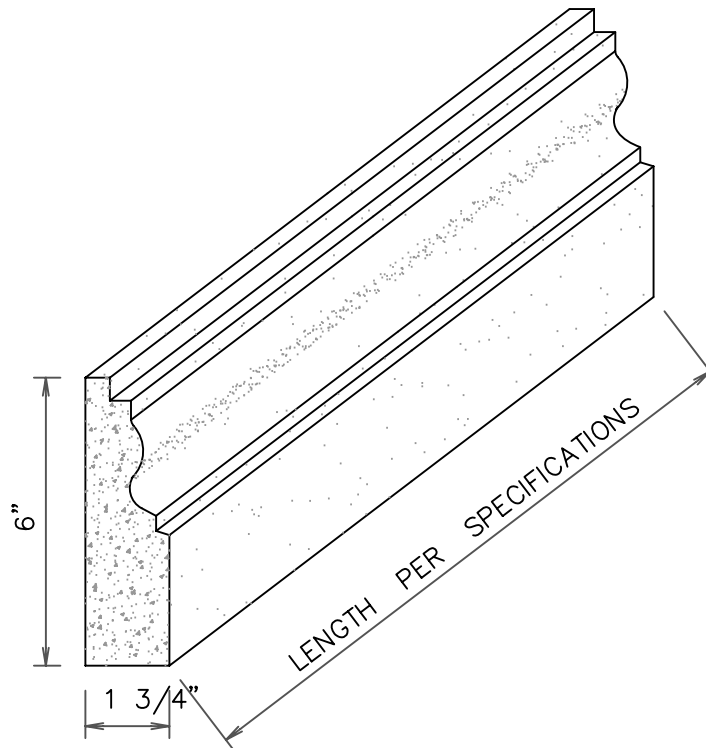

FOYER BASE

END & FRONT VIEW

STONE CAST  
1901 ELSA AVENUE NAPLES, FL. 34109 (239) 597-7218  
FAX: (239) 566-8432

© D.C. Kerckhoff  
2006