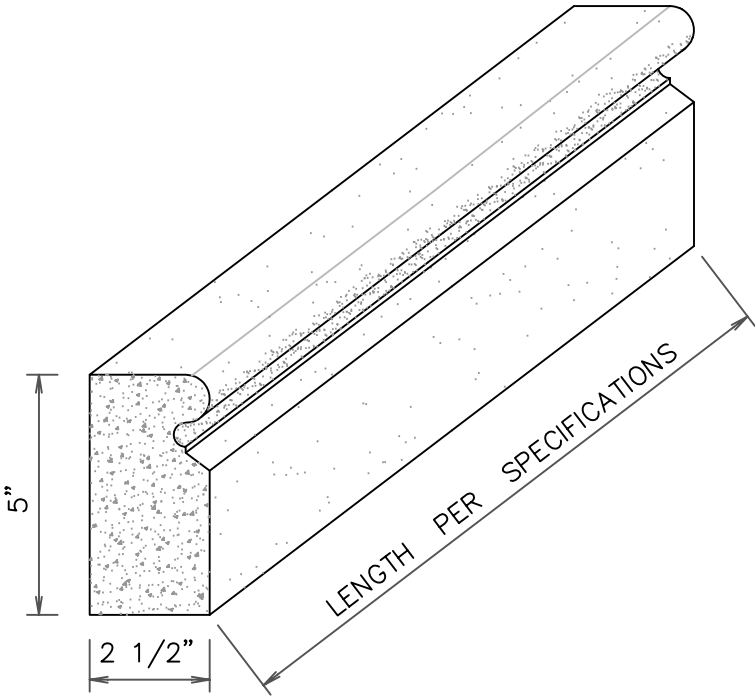

GRAPE VINE BASE

END & FRONT VIEW

STONE CAST
1901 ELSA AVENUE NAPLES, FL. 34109 (239) 597-7218
FAX: (239) 566-8432

© D.C. Kerckhoff
2006