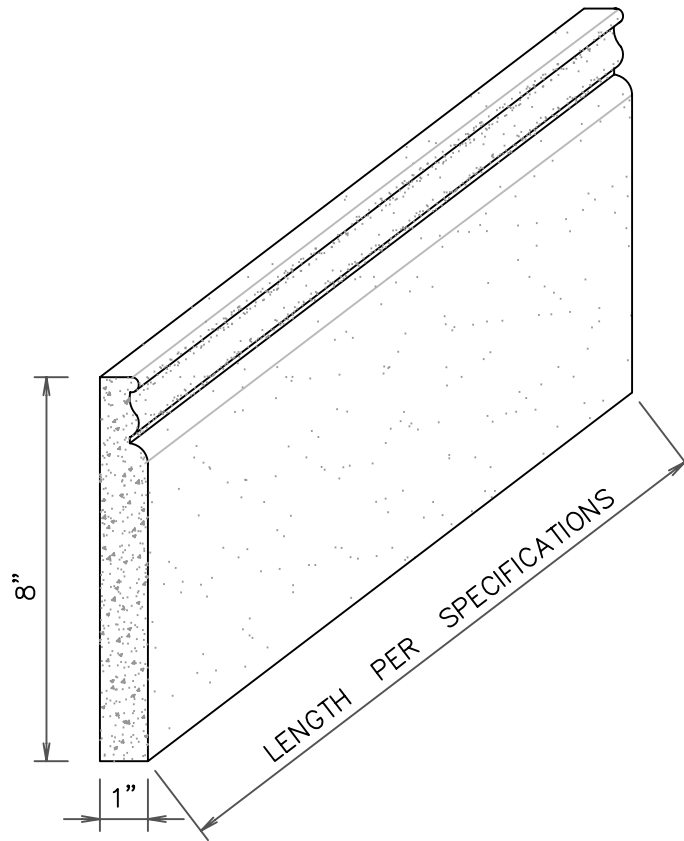

ISLEWORTH BASE

END & FRONT VIEW

STONE CAST  
1901 ELSA AVENUE NAPLES, FL. 34109 (239) 597-7218  
FAX: (239) 566-8432

© D.C. Kerckhoff  
2006