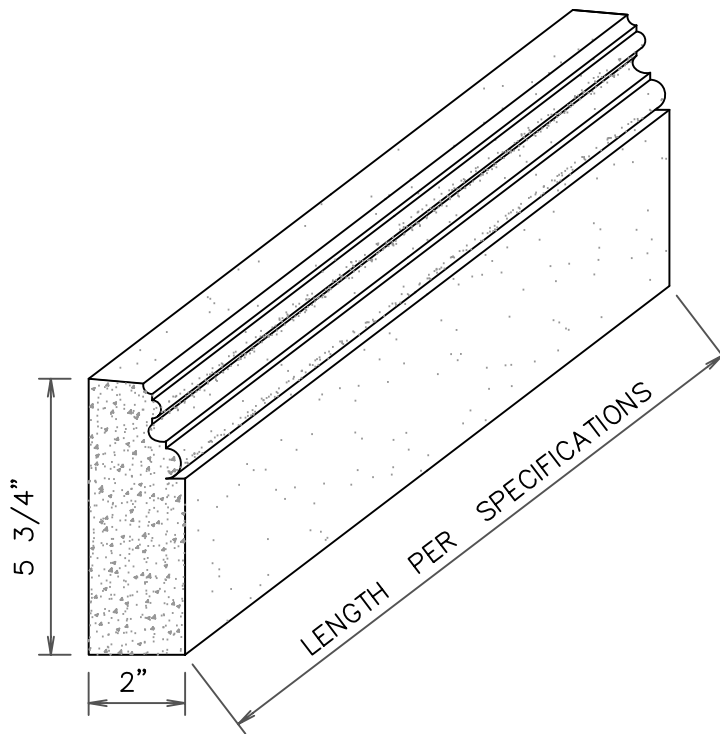

OYSTER BAY BASE

END & FRONT VIEW

STONE CAST  
1901 ELSA AVENUE NAPLES, FL. 34109 (239) 597-7218  
FAX: (239) 566-8432

© D.C. Kerckhoff  
2006