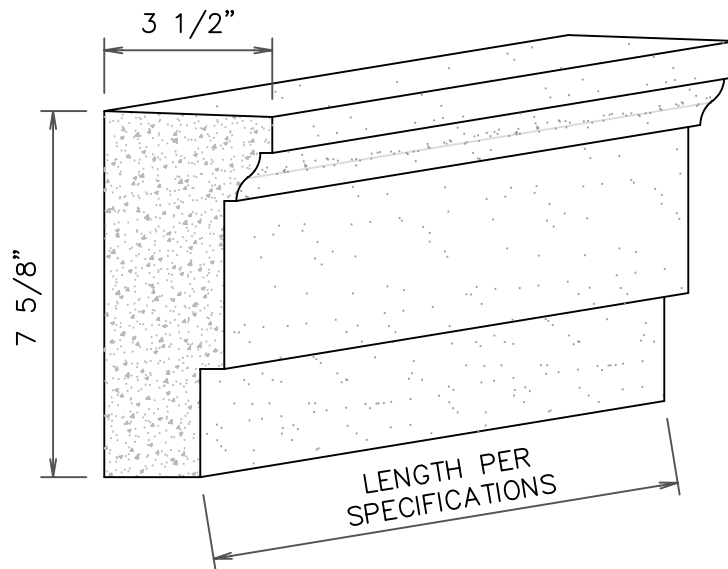

CHAMPION SURROUND TRIM

END & FRONT VIEW

STONE CAST
1901 ELSA AVENUE NAPLES, FL. 34109 (239) 597-7218
FAX: (239) 566-8432

© D.C. Kerckhoff
2006