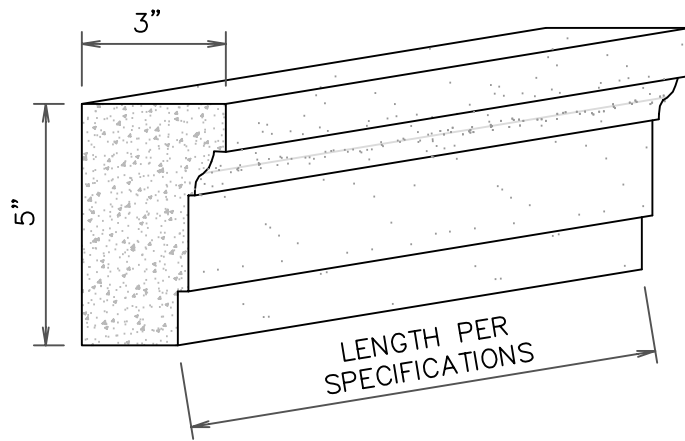

CHAMPION SURROUND TRIM SMALL

END & FRONT VIEW

STONE CAST
1901 ELSA AVENUE NAPLES, FL. 34109 (239) 597-7218
FAX: (239) 566-8432

© D.C. Kerckhoff
2006