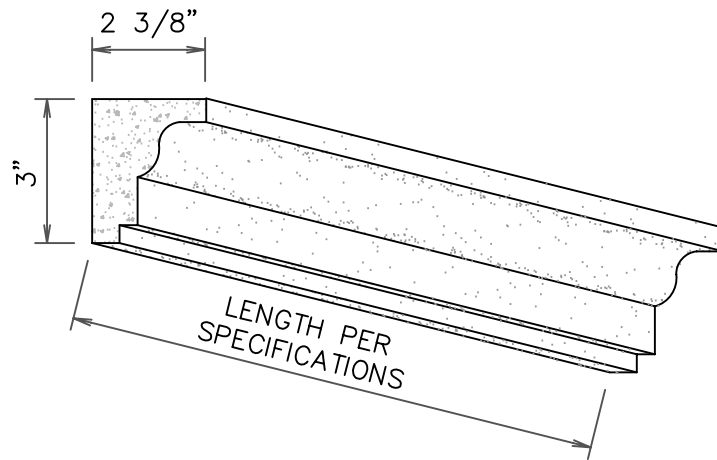

CUSTOM TRIM #2

END & FRONT VIEW

STONE CAST
1901 ELSA AVENUE NAPLES, FL. 34109 (239) 597-7218
FAX: (239) 566-8432

© D.C. Kerckhoff
2006