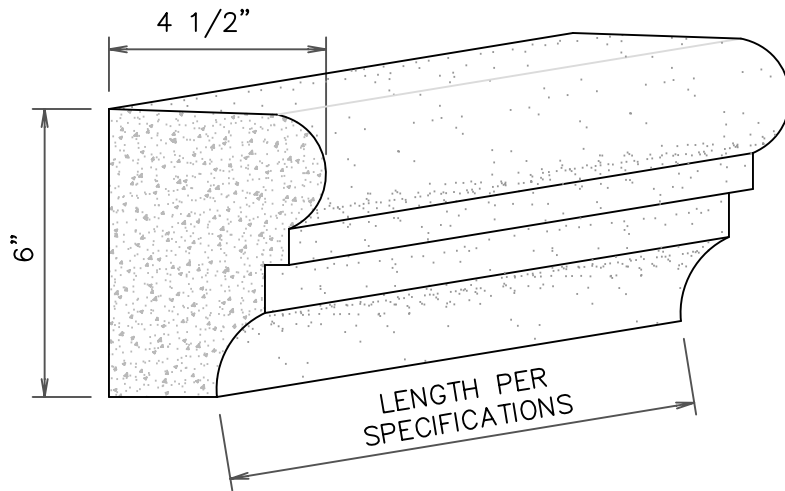

CHAMPION FASCIA TRIM

END & FRONT VIEW

STONE CAST
1901 ELSA AVENUE NAPLES, FL. 34109 (239) 597-7218
FAX: (239) 566-8432

© D.C. Kerckhoff
2006