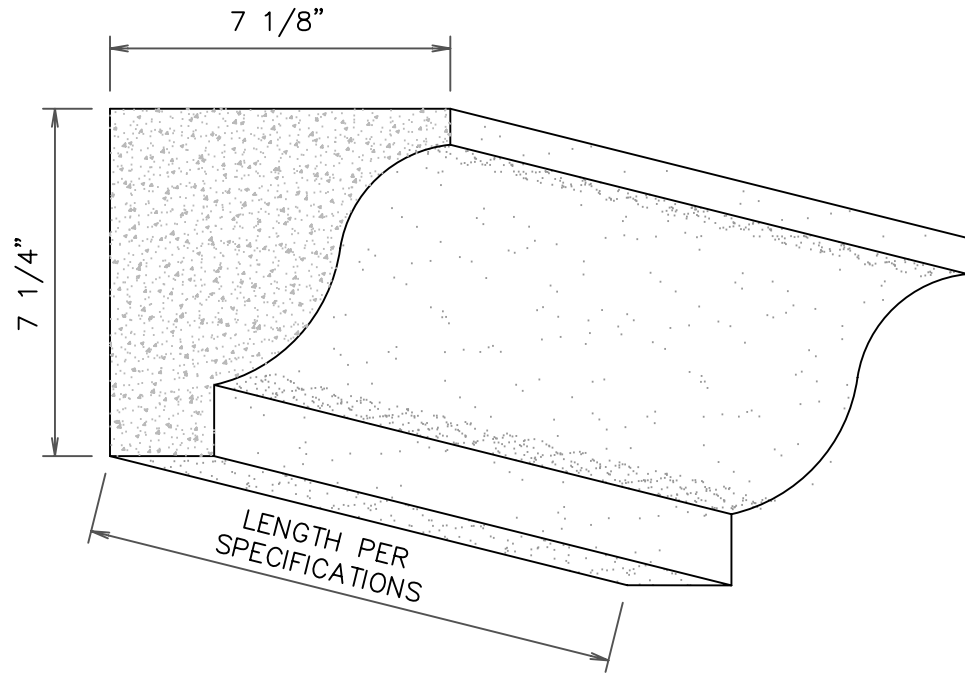

CUSTOM TRIM #1

END & FRONT VIEW

STONE CAST
1901 ELSA AVENUE NAPLES, FL. 34109 (239) 597-7218
FAX: (239) 566-8432

© D.C. Kerckhoff
2006