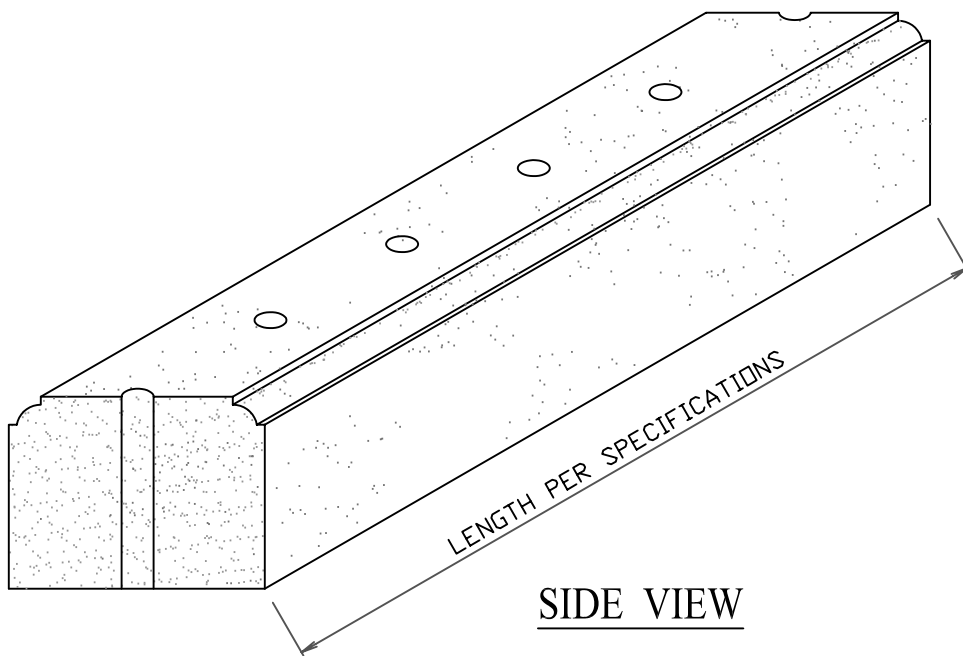

SIDE VIEW

STONE CAST
1901 ELSA AVENUE NAPLES, FL. 34109 (239) 597-7218
FAX: (239) 566-8432

© D.C. Kerckhoff
2006