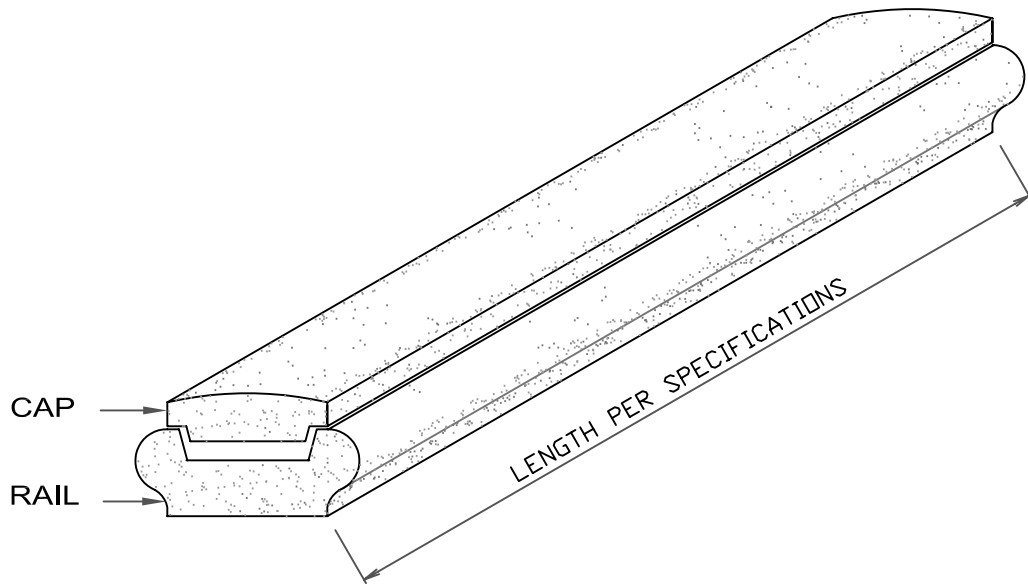

BRITTANY BALUSTER

FRONT VIEW

STONE CAST
1901 ELSA AVENUE NAPLES, FL. 34109 (239) 597-7218
FAX: (239) 566-8432

© D.C. Kerckhoff
2006

BRITTANY BALUSTRADE RAIL AND CAP

END VIEW

SIDE VIEW

STONE CAST
1901 ELSA AVENUE NAPLES, FL. 34109 (239) 597-7218
FAX: (239) 566-8432