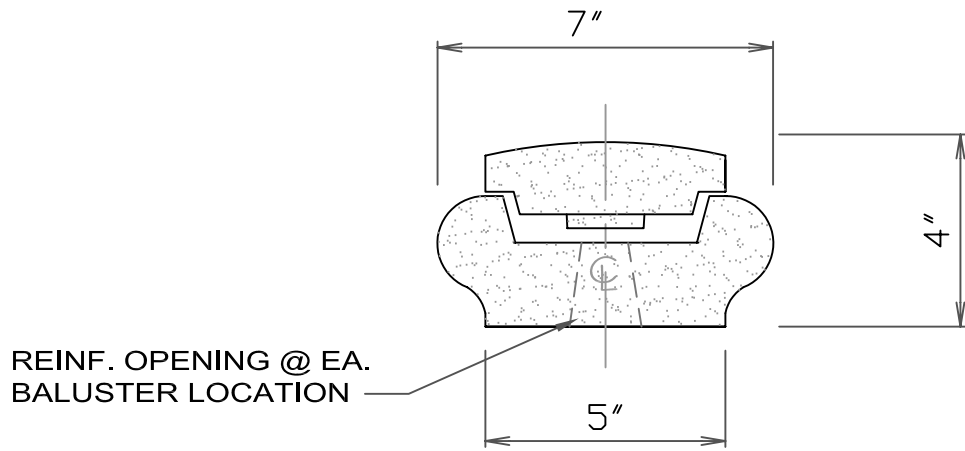

BRITTANY BALUSTER

FRONT VIEW

STONE CAST
1901 ELSA AVENUE NAPLES, FL. 34109 (239) 597-7218
FAX: (239) 566-8432

© D.C. Kerckhoff
2006

BRITTANY BALUSTRADE RAIL AND CAP

END VIEW

SIDE VIEW

STONE CAST
1901 ELSA AVENUE NAPLES, FL. 34109 (239) 597-7218
FAX: (239) 566-8432

© D.C. Kerckhoff
2006

BRITTANY BALUSTRADE CURB

END VIEW

SIDE VIEW

STONE CAST
1901 ELSA AVENUE NAPLES, FL. 34109 (239) 597-7218
FAX: (239) 566-8432

© D.C. Kerckhoff
2006