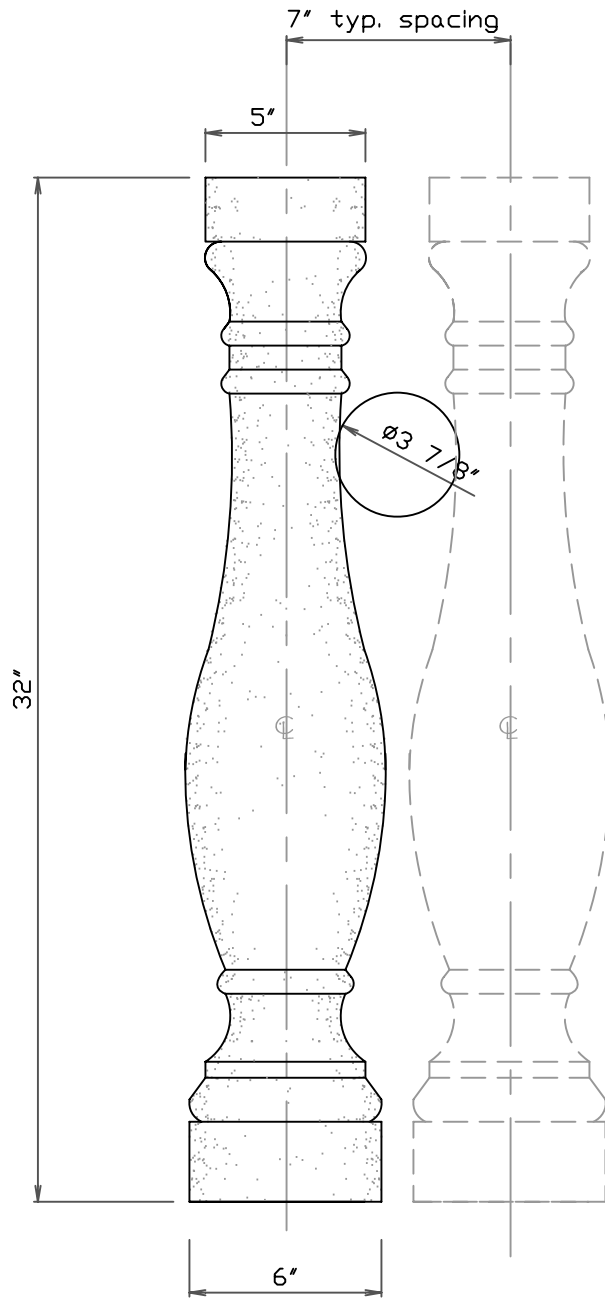

BRITTANY BALUSTER

FRONT VIEW

STONE CAST
1901 ELSA AVENUE NAPLES, FL. 34109 (239) 597-7218
FAX: (239) 566-8432

© D.C. Kerckhoff
2006

BRITTANY BALUSTRADE RAIL AND CAP

END VIEW

SIDE VIEW

STONE CAST
1901 ELSA AVENUE NAPLES, FL. 34109 (239) 597-7218
FAX: (239) 566-8432

© D.C. Kerckhoff
2006

BRITTANY BALUSTRADE CURB

END VIEW

SIDE VIEW

STONE CAST
1901 ELSA AVENUE NAPLES, FL. 34109 (239) 597-7218
FAX: (239) 566-8432

© D.C. Kerckhoff
2006