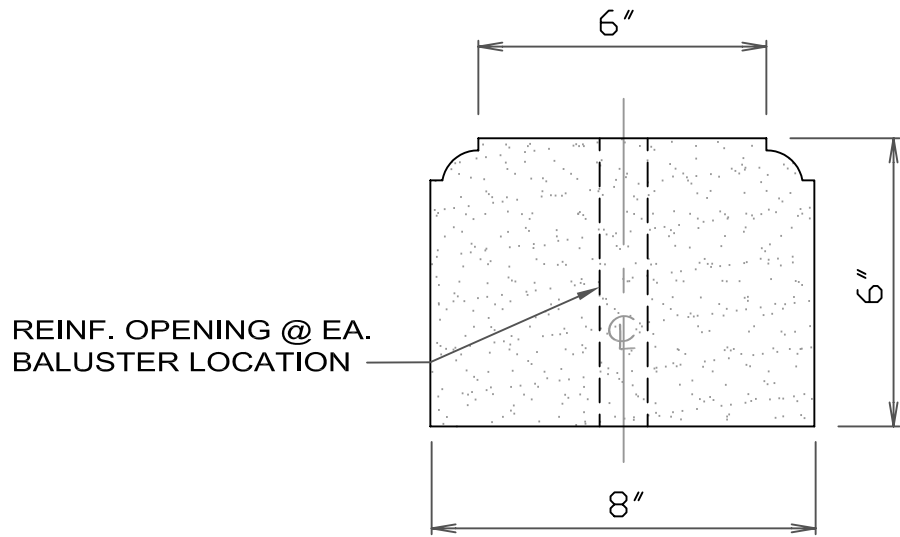

BRITTANY BALUSTER

FRONT VIEW

STONE CAST
1901 ELSA AVENUE NAPLES, FL. 34109 (239) 597-7218
FAX: (239) 566-8432

© D.C. Kerckhoff
2006

BRITTANY BALUSTRADE RAIL AND CAP

END VIEW

SIDE VIEW

STONE CAST
1901 ELSA AVENUE NAPLES, FL. 34109 (239) 597-7218
FAX: (239) 566-8432

© D.C. Kerckhoff
2006

BRITTANY BALUSTRADE CURB

END VIEW

SIDE VIEW

STONE CAST
1901 ELSA AVENUE NAPLES, FL. 34109 (239) 597-7218
FAX: (239) 566-8432

© D.C. Kerckhoff
2006